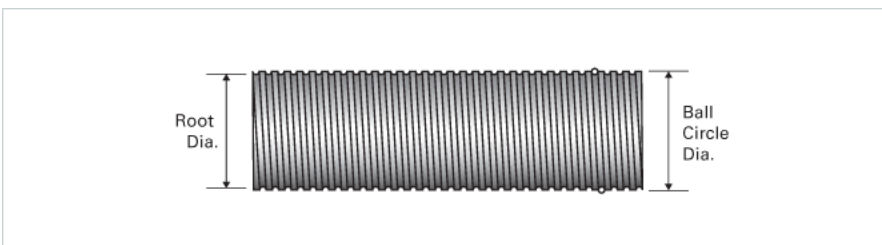

## PowerTrac SRT 2500 - 0250 RH

Call 800-321-7800 or visit us online at [www.nookindustries.com](http://www.nookindustries.com) to configure and order your PowerTrac SRT 2500 - 0250 RH today!

<b>Product Info</b>	
Screw Code	2500-0250 SRT RA
Precision	SRT
Screw Material	4150
Thread Direction	RH
<b>Details</b>	
Ball Circle Diameter [in]	2.500
Lead [in]	0.250
Root Diameter [in]	2.320
End Code for Types 1,2,3,5 [* Journals may show tracings of the thread]	50
End Code for Type 4 [* Journals may show tracings of the thread]	32
<b>Performance Specifications</b>	
Lead Accuracy +/- [in./ft.]	0.0040
<b>Part Numbers</b>	
2 ft. Part Number	
4 ft. Part Number	SRT3255
6 ft. Part Number	
8 ft. Part Number	SRT3256
12 ft. Part Number	SRT3257
16 ft. Part Number	SRT0442
20 ft. Part Number	SRT0606
<b>Weight</b>	
Screw Weight [lb./ft.]	15.45