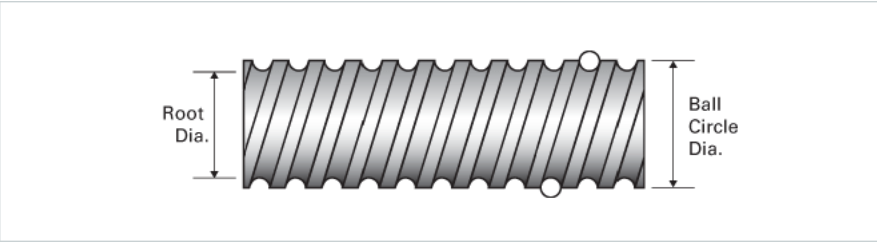

## PowerTrac SRT 1500 - 1000 LH

Call 800-321-7800 or visit us online at [www.nookindustries.com](http://www.nookindustries.com) to configure and order your PowerTrac SRT 1500 - 1000 LH today!

<b>Product Info</b>	
Screw Code	1500-1000 SRT LA
Precision	SRT
Screw Material	4150
Thread Direction	LH
<b>Details</b>	
Ball Circle Diameter [in]	1.500
Lead [in]	1.000
Root Diameter [in]	1.140
End Code for Types 1,2,3,5 [* Journals may show tracings of the thread]	25
End Code for Type 4 [* Journals may show tracings of the thread]	16
<b>Performance Specifications</b>	
Lead Accuracy +/- [in./ft.]	0.0040
<b>Part Numbers</b>	
2 ft. Part Number	
4 ft. Part Number	SRT1991
6 ft. Part Number	
8 ft. Part Number	SRT1992
12 ft. Part Number	SRT2203
16 ft. Part Number	SRT0437
20 ft. Part Number	SRT0615
<b>Weight</b>	
Screw Weight [lb./ft.]	4.47