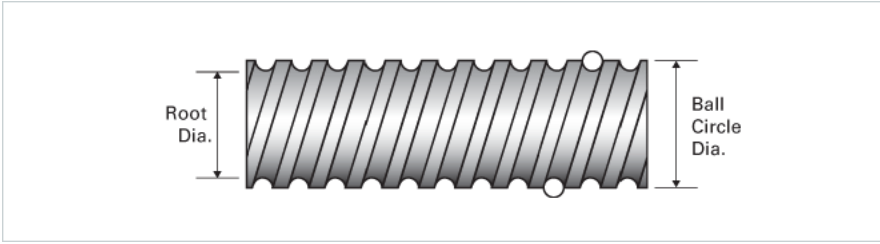

### Product Info

Screw Code	1500-1000 SRT LA
Precision	SRT
Screw Material	4150
Thread Direction	LH

### Details

Ball Circle Diameter [in]	1.500
Lead [in]	1.000
Root Diameter [in]	1.140
End Code for Types 1,2,3,5 [* Journals may show tracings of the thread]	25
End Code for Type 4 [* Journals may show tracings of the thread]	16

### Performance Specifications

Lead Accuracy +/- [in./ft.]	0.0040
-----------------------------	--------