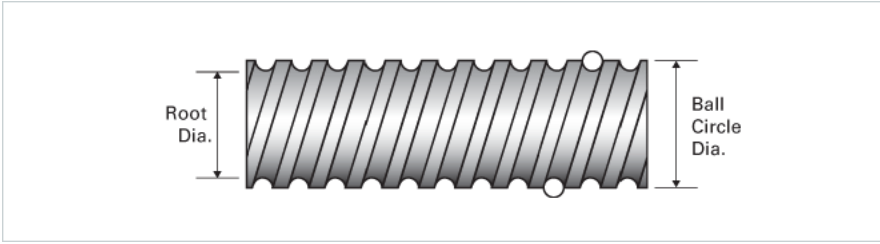

PowerTrac SRT 1500 - 1000 LH

Call 800-321-7800 or visit us online at www.nookindustries.com to configure and order your PowerTrac SRT 1500 - 1000 LH today!

Product Info	
Screw Code	1500-1000 SRT LA
Precision	SRT
Screw Material	4150
Thread Direction	LH
Details	
Ball Circle Diameter [in]	1.500
Lead [in]	1.000
Root Diameter [in]	1.140
End Code for Types 1,2,3,5 [* Journals may show tracings of the thread]	25
End Code for Type 4 [* Journals may show tracings of the thread]	16
Performance Specifications	
Lead Accuracy +/- [in./ft.]	0.0040
Part Numbers	
2 ft. Part Number	
4 ft. Part Number	SRT1991
6 ft. Part Number	
8 ft. Part Number	SRT1992
12 ft. Part Number	SRT2203
16 ft. Part Number	SRT0437
20 ft. Part Number	SRT0615
Weight	
Screw Weight [lb./ft.]	4.47