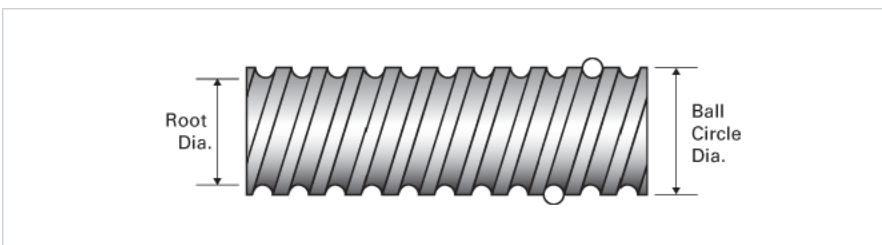

## PowerTrac SRT 1500 - 1000 LH

Call 800-321-7800 or visit us online at [www.nookindustries.com](http://www.nookindustries.com) to configure and order your PowerTrac SRT 1500 - 1000 LH today!

<b>Product Info</b>	
Screw Code	1500-1000 SRT LA
Precision	SRT
Screw Material	4150
Thread Direction	LH
<b>Details</b>	
Ball Circle Diameter [in]	1.500
Lead [in]	1.000
Root Diameter [in]	1.140
End Code for Types 1,2,3,5 [* Journals may show tracings of the thread]	25
End Code for Type 4 [* Journals may show tracings of the thread]	16
<b>Performance Specifications</b>	
Lead Accuracy +/- [in./ft.]	0.0040
<b>Part Numbers</b>	
2 ft. Part Number	
4 ft. Part Number	SRT1991
6 ft. Part Number	
8 ft. Part Number	SRT1992
12 ft. Part Number	SRT2203
16 ft. Part Number	SRT0437
20 ft. Part Number	SRT0615
<b>Weight</b>	
Screw Weight [lb./ft.]	4.47