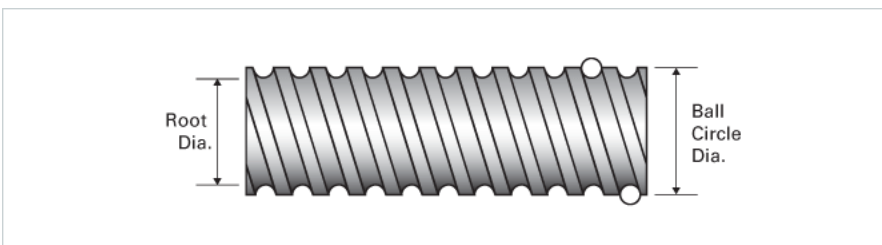

## PowerTrac SRT 1500 - 1000 RH

Call 800-321-7800 or visit us online at [www.nookindustries.com](http://www.nookindustries.com) to configure and order your PowerTrac SRT 1500 - 1000 RH today!

<b>Product Info</b>	
Screw Code	1500-1000 SRT RA
Precision	SRT
Screw Material	4150
Thread Direction	RH
<b>Details</b>	
Ball Circle Diameter [in]	1.500
Lead [in]	1.000
Root Diameter [in]	1.140
End Code for Types 1,2,3,5 [* Journals may show tracings of the thread]	25
End Code for Type 4 [* Journals may show tracings of the thread]	16
<b>Performance Specifications</b>	
Lead Accuracy +/- [in./ft.]	0.0040
<b>Part Numbers</b>	
2 ft. Part Number	
4 ft. Part Number	SRT8837
6 ft. Part Number	
8 ft. Part Number	SRT8845
12 ft. Part Number	SRT8853
16 ft. Part Number	SRT0436
20 ft. Part Number	SRT0598
<b>Weight</b>	
Screw Weight [lb./ft.]	4.47