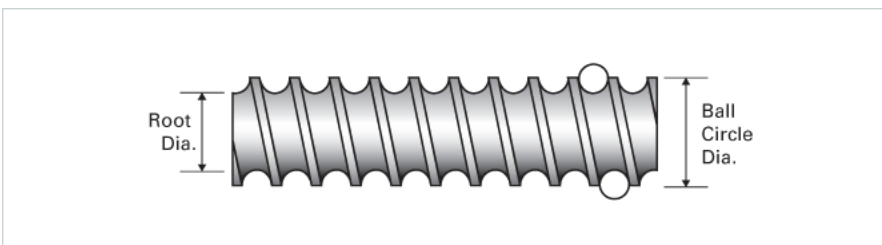

PowerTrac SRT 1500 - 0473 RH

Call 800-321-7800 or visit us online at www.nookindustries.com to configure and order your PowerTrac SRT 1500 - 0473 RH today!

Product Info	
Screw Code	1500-0473 SRT RA
Precision	SRT
Screw Material	4150
Thread Direction	RH
Details	
Ball Circle Diameter [in]	1.500
Lead [in]	0.473
Root Diameter [in]	1.140
End Code for Types 1,2,3,5 [* Journals may show tracings of the thread]	25
End Code for Type 4 [* Journals may show tracings of the thread]	16
Performance Specifications	
Lead Accuracy +/- [in./ft.]	0.0040
Part Numbers	
2 ft. Part Number	
4 ft. Part Number	SRT9610
6 ft. Part Number	
8 ft. Part Number	SRT9127
12 ft. Part Number	SRT9624
16 ft. Part Number	SRT0435
20 ft. Part Number	SRT0597
Weight	
Screw Weight [lb./ft.]	4.47