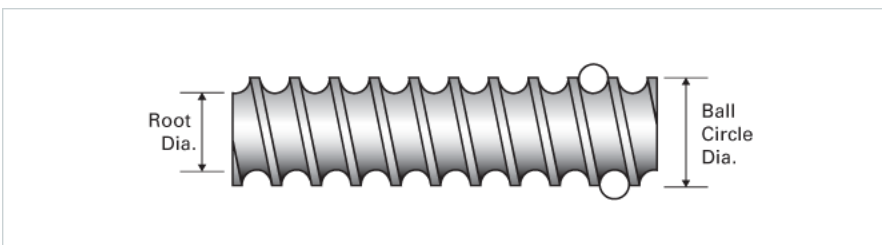

## PowerTrac SRT 1500 - 0473 RH

Call 800-321-7800 or visit us online at [www.nookindustries.com](http://www.nookindustries.com) to configure and order your PowerTrac SRT 1500 - 0473 RH today!

<b>Product Info</b>	
Screw Code	1500-0473 SRT RA
Precision	SRT
Screw Material	4150
Thread Direction	RH
<b>Details</b>	
Ball Circle Diameter [in]	1.500
Lead [in]	0.473
Root Diameter [in]	1.140
End Code for Types 1,2,3,5 [* Journals may show tracings of the thread]	25
End Code for Type 4 [* Journals may show tracings of the thread]	16
<b>Performance Specifications</b>	
Lead Accuracy +/- [in./ft.]	0.0040
<b>Part Numbers</b>	
2 ft. Part Number	
4 ft. Part Number	SRT9610
6 ft. Part Number	
8 ft. Part Number	SRT9127
12 ft. Part Number	SRT9624
16 ft. Part Number	SRT0435
20 ft. Part Number	SRT0597
<b>Weight</b>	
Screw Weight [lb./ft.]	4.47