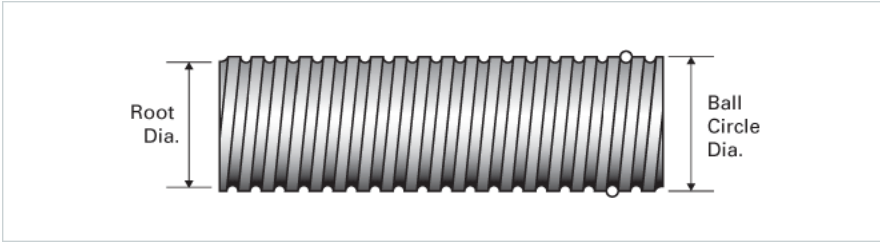

PowerTrac SRT 1500 - 0250 LH

Call 800-321-7800 or visit us online at www.nookindustries.com to configure and order your PowerTrac SRT 1500 - 0250 LH today!

Product Info	
Screw Code	1500-0250 SRT LA
Precision	SRT
Screw Material	4150
Thread Direction	LH
Details	
Ball Circle Diameter [in]	1.500
Lead [in]	0.250
Root Diameter [in]	1.320
End Code for Types 1,2,3,5 [* Journals may show tracings of the thread]	30
End Code for Type 4 [* Journals may show tracings of the thread]	19
Performance Specifications	
Lead Accuracy +/- [in./ft.]	0.0040
Part Numbers	
2 ft. Part Number	
4 ft. Part Number	SRT3252
6 ft. Part Number	
8 ft. Part Number	SRT3253
12 ft. Part Number	SRT3254
16 ft. Part Number	SRT0434
20 ft. Part Number	SRT0596
Weight	
Screw Weight [lb./ft.]	5.16