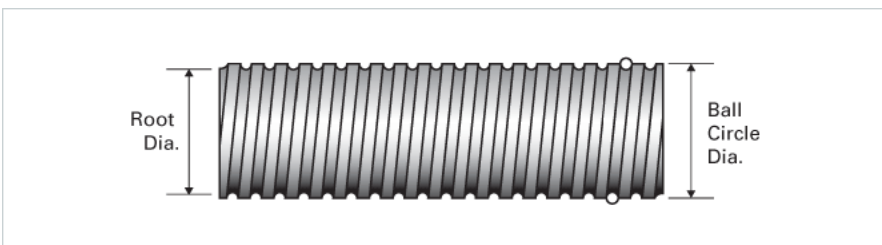

PowerTrac SRT 1500 - 0250 LH

Call 800-321-7800 or visit us online at www.nookindustries.com to configure and order your PowerTrac SRT 1500 - 0250 LH today!

Product Info	
Screw Code	1500-0250 SRT LA
Precision	SRT
Screw Material	4150
Thread Direction	LH
Details	
Ball Circle Diameter [in]	1.500
Lead [in]	0.250
Root Diameter [in]	1.320
End Code for Types 1,2,3,5 [* Journals may show tracings of the thread]	30
End Code for Type 4 [* Journals may show tracings of the thread]	19
Performance Specifications	
Lead Accuracy +/- [in./ft.]	0.0040
Part Numbers	
2 ft. Part Number	
4 ft. Part Number	SRT3252
6 ft. Part Number	
8 ft. Part Number	SRT3253
12 ft. Part Number	SRT3254
16 ft. Part Number	SRT0434
20 ft. Part Number	SRT0596
Weight	
Screw Weight [lb./ft.]	5.16