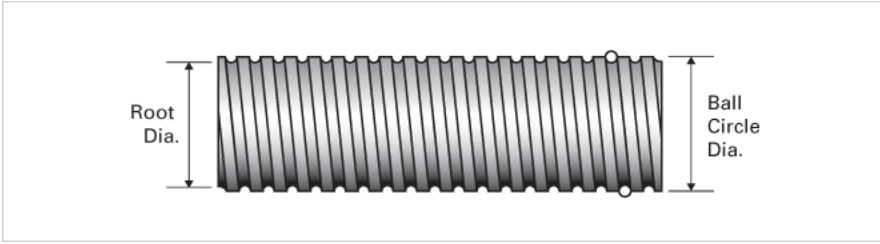

PowerTrac SRT 1500 - 0250 RH

Call 800-321-7800 or visit us online at www.nookindustries.com to configure and order your PowerTrac SRT 1500 - 0250 RH today!

Product Info	
Screw Code	1500-0250 SRT RA
Precision	SRT
Screw Material	4150
Thread Direction	RH
Details	
Ball Circle Diameter [in]	1.500
Lead [in]	0.250
Root Diameter [in]	1.320
End Code for Types 1,2,3,5 [* Journals may show tracings of the thread]	30
End Code for Type 4 [* Journals may show tracings of the thread]	19
Performance Specifications	
Lead Accuracy +/- [in./ft.]	0.0040
Part Numbers	
2 ft. Part Number	
4 ft. Part Number	SRT7012
6 ft. Part Number	
8 ft. Part Number	SRT7020
12 ft. Part Number	SRT7028
16 ft. Part Number	SRT0433
20 ft. Part Number	SRT0595
Weight	
Screw Weight [lb./ft.]	5.16