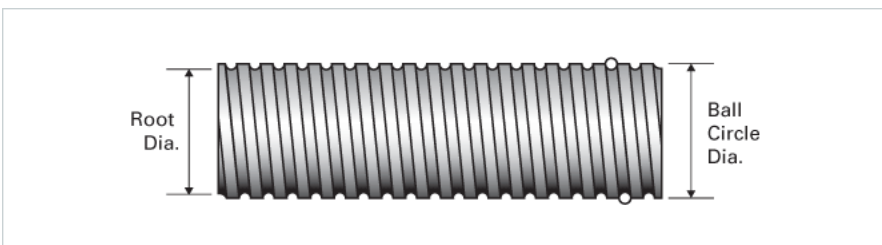

PowerTrac SRT 1500 - 0250 RH

Call 800-321-7800 or visit us online at www.nookindustries.com to configure and order your PowerTrac SRT 1500 - 0250 RH today!

Product Info	
Screw Code	1500-0250 SRT RA
Precision	SRT
Screw Material	4150
Thread Direction	RH
Details	
Ball Circle Diameter [in]	1.500
Lead [in]	0.250
Root Diameter [in]	1.320
End Code for Types 1,2,3,5 [* Journals may show tracings of the thread]	30
End Code for Type 4 [* Journals may show tracings of the thread]	19
Performance Specifications	
Lead Accuracy +/- [in./ft.]	0.0040
Part Numbers	
2 ft. Part Number	
4 ft. Part Number	SRT7012
6 ft. Part Number	
8 ft. Part Number	SRT7020
12 ft. Part Number	SRT7028
16 ft. Part Number	SRT0433
20 ft. Part Number	SRT0595
Weight	
Screw Weight [lb./ft.]	5.16