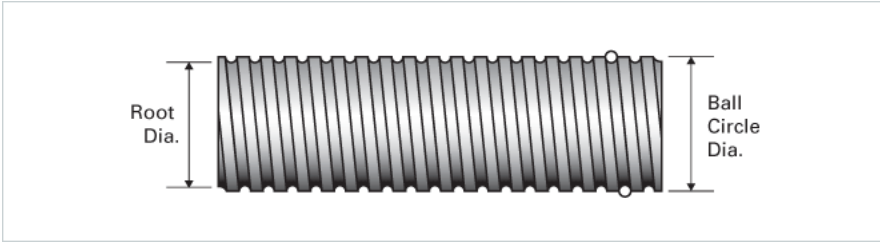

PowerTrac SRT 1500 - 0250 RH

Call 800-321-7800 or visit us online at www.nookindustries.com to configure and order your PowerTrac SRT 1500 - 0250 RH today!

Product Info

Screw Code	1500-0250 SRT RA
Precision	SRT
Screw Material	4150
Thread Direction	RH

Details

Ball Circle Diameter [in]	1.500
Lead [in]	0.250
Root Diameter [in]	1.320
End Code for Types 1,2,3,5 [* Journals may show tracings of the thread]	30
End Code for Type 4 [* Journals may show tracings of the thread]	19

Performance Specifications

Lead Accuracy +/- [in./ft.]	0.0040
-----------------------------	--------

Part Numbers

2 ft. Part Number	
4 ft. Part Number	SRT7012
6 ft. Part Number	
8 ft. Part Number	SRT7020
12 ft. Part Number	SRT7028
16 ft. Part Number	SRT0433
20 ft. Part Number	SRT0595

Weight

Screw Weight [lb./ft.]	5.16
------------------------	------