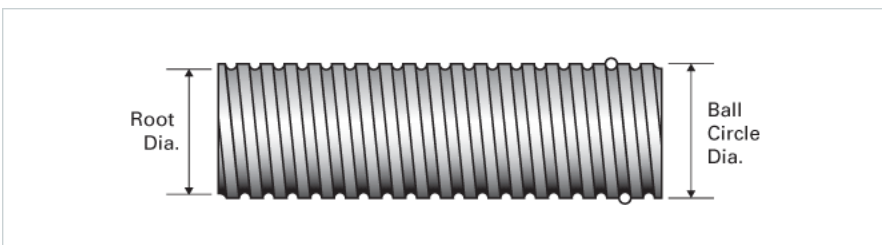

## PowerTrac SRT 1500 - 0250 RH

Call 800-321-7800 or visit us online at [www.nookindustries.com](http://www.nookindustries.com) to configure and order your PowerTrac SRT 1500 - 0250 RH today!

<b>Product Info</b>	
Screw Code	1500-0250 SRT RA
Precision	SRT
Screw Material	4150
Thread Direction	RH
<b>Details</b>	
Ball Circle Diameter [in]	1.500
Lead [in]	0.250
Root Diameter [in]	1.320
End Code for Types 1,2,3,5 [* Journals may show tracings of the thread]	30
End Code for Type 4 [* Journals may show tracings of the thread]	19
<b>Performance Specifications</b>	
Lead Accuracy +/- [in./ft.]	0.0040
<b>Part Numbers</b>	
2 ft. Part Number	
4 ft. Part Number	SRT7012
6 ft. Part Number	
8 ft. Part Number	SRT7020
12 ft. Part Number	SRT7028
16 ft. Part Number	SRT0433
20 ft. Part Number	SRT0595
<b>Weight</b>	
Screw Weight [lb./ft.]	5.16