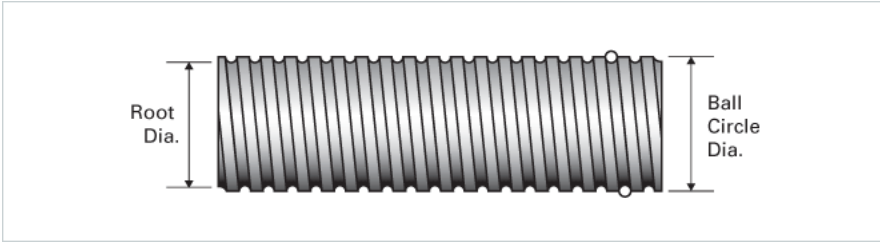

## PowerTrac SRT 1500 - 0250 RH

Call 800-321-7800 or visit us online at [www.nookindustries.com](http://www.nookindustries.com) to configure and order your PowerTrac SRT 1500 - 0250 RH today!

<b>Product Info</b>	
Screw Code	1500-0250 SRT RA
Precision	SRT
Screw Material	4150
Thread Direction	RH
<b>Details</b>	
Ball Circle Diameter [in]	1.500
Lead [in]	0.250
Root Diameter [in]	1.320
End Code for Types 1,2,3,5 [* Journals may show tracings of the thread]	30
End Code for Type 4 [* Journals may show tracings of the thread]	19
<b>Performance Specifications</b>	
Lead Accuracy +/- [in./ft.]	0.0040
<b>Part Numbers</b>	
2 ft. Part Number	
4 ft. Part Number	SRT7012
6 ft. Part Number	
8 ft. Part Number	SRT7020
12 ft. Part Number	SRT7028
16 ft. Part Number	SRT0433
20 ft. Part Number	SRT0595
<b>Weight</b>	
Screw Weight [lb./ft.]	5.16