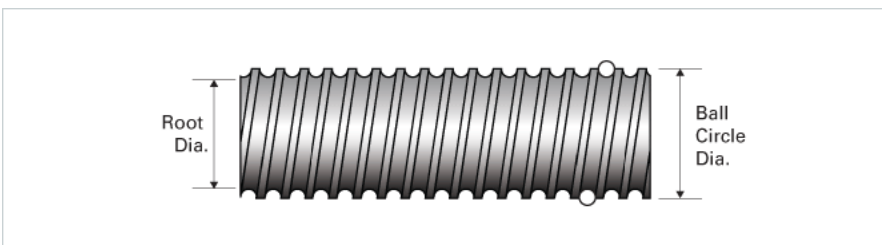

## PowerTrac SRT 1250 - 0200 LH

Call 800-321-7800 or visit us online at [www.nookindustries.com](http://www.nookindustries.com) to configure and order your PowerTrac SRT 1250 - 0200 LH today!

<b>Product Info</b>	
Screw Code	1250-0200 SRT LA
Precision	SRT
Screw Material	4150
Thread Direction	LH
<b>Details</b>	
Ball Circle Diameter [in]	1.250
Lead [in]	0.200
Root Diameter [in]	1.115
End Code for Types 1,2,3,5 [* Journals may show tracings of the thread]	25
End Code for Type 4 [* Journals may show tracings of the thread]	16
<b>Performance Specifications</b>	
Lead Accuracy +/- [in./ft.]	0.0040
<b>Part Numbers</b>	
2 ft. Part Number	
4 ft. Part Number	SRT1223
6 ft. Part Number	
8 ft. Part Number	SRT1227
12 ft. Part Number	SRT1221
16 ft. Part Number	SRT1225
20 ft. Part Number	
<b>Weight</b>	
Screw Weight [lb./ft.]	3.70