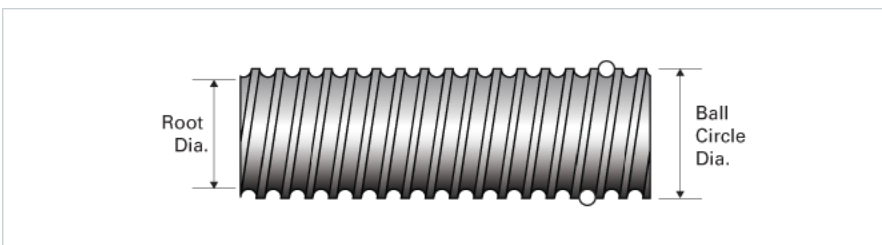

PowerTrac SRT 1250 - 0200 LH

Call 800-321-7800 or visit us online at www.nookindustries.com to configure and order your PowerTrac SRT 1250 - 0200 LH today!

Product Info	
Screw Code	1250-0200 SRT LA
Precision	SRT
Screw Material	4150
Thread Direction	LH
Details	
Ball Circle Diameter [in]	1.250
Lead [in]	0.200
Root Diameter [in]	1.115
End Code for Types 1,2,3,5 [* Journals may show tracings of the thread]	25
End Code for Type 4 [* Journals may show tracings of the thread]	16
Performance Specifications	
Lead Accuracy +/- [in./ft.]	0.0040
Part Numbers	
2 ft. Part Number	
4 ft. Part Number	SRT1223
6 ft. Part Number	
8 ft. Part Number	SRT1227
12 ft. Part Number	SRT1221
16 ft. Part Number	SRT1225
20 ft. Part Number	
Weight	
Screw Weight [lb./ft.]	3.70