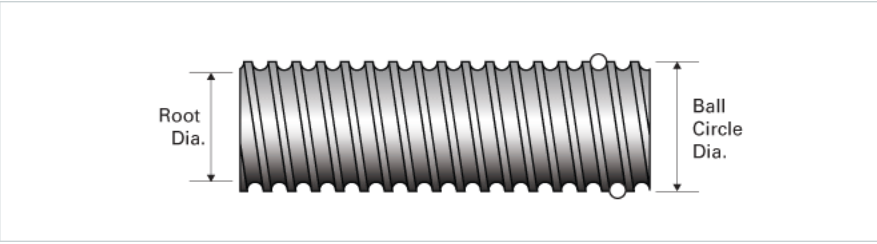

## PowerTrac SRT 1250 - 0200 RH

Call 800-321-7800 or visit us online at [www.nookindustries.com](http://www.nookindustries.com) to configure and order your PowerTrac SRT 1250 - 0200 RH today!

<b>Product Info</b>	
Screw Code	1250-0200 SRT RA
Precision	SRT
Screw Material	4150
Thread Direction	RH
<b>Details</b>	
Ball Circle Diameter [in]	1.250
Lead [in]	0.200
Root Diameter [in]	1.115
End Code for Types 1,2,3,5 [* Journals may show tracings of the thread]	25
End Code for Type 4 [* Journals may show tracings of the thread]	16
<b>Performance Specifications</b>	
Lead Accuracy +/- [in./ft.]	0.0040
<b>Part Numbers</b>	
2 ft. Part Number	
4 ft. Part Number	SRT1224
6 ft. Part Number	
8 ft. Part Number	SRT1228
12 ft. Part Number	SRT1222
16 ft. Part Number	SRT1226
20 ft. Part Number	
<b>Weight</b>	
Screw Weight [lb./ft.]	3.70