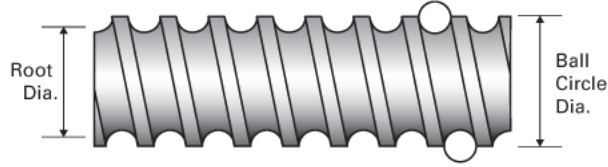

### Product Info

Screw Code	1171-0413 SRT RA
Precision	SRT
Screw Material	4150
Thread Direction	RH

### Details

Ball Circle Diameter [in]	1.171
Lead [in]	0.413
Root Diameter [in]	0.870
End Code for Types 1,2,3,5 [* Journals may show tracings of the thread]	20
End Code for Type 4 [* Journals may show tracings of the thread]	12

### Performance Specifications

Lead Accuracy +/- [in./ft.]	0.0040
-----------------------------	--------

### Part Numbers

2 ft. Part Number	
4 ft. Part Number	SRT9569
6 ft. Part Number	
8 ft. Part Number	SRT5035
12 ft. Part Number	SRT5043
16 ft. Part Number	SRT0432
20 ft. Part Number	