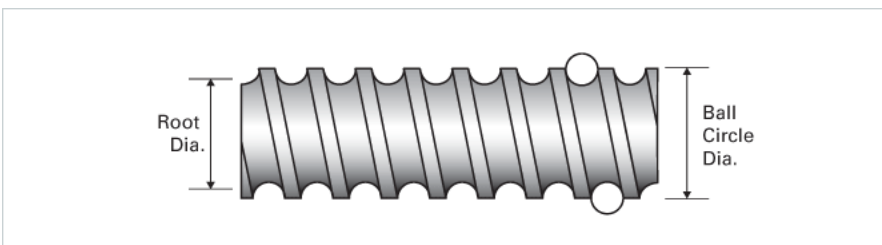

### Product Info

Screw Code	1171-0413 SRT RA
Precision	SRT
Screw Material	4150
Thread Direction	RH

### Details

Ball Circle Diameter [in]	1.171
Lead [in]	0.413
Root Diameter [in]	0.870
End Code for Types 1,2,3,5 [* Journals may show tracings of the thread]	20
End Code for Type 4 [* Journals may show tracings of the thread]	12

### Performance Specifications

Lead Accuracy +/- [in./ft.]	0.0040
-----------------------------	--------