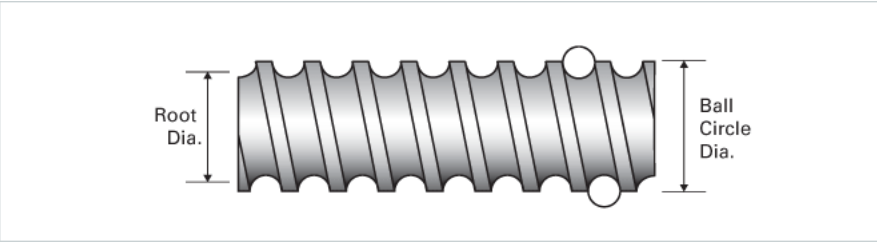

## PowerTrac SRT 1171 - 0413 RH

Call 800-321-7800 or visit us online at [www.nookindustries.com](http://www.nookindustries.com) to configure and order your PowerTrac SRT 1171 - 0413 RH today!

<b>Product Info</b>	
Screw Code	1171-0413 SRT RA
Precision	SRT
Screw Material	4150
Thread Direction	RH
<b>Details</b>	
Ball Circle Diameter [in]	1.171
Lead [in]	0.413
Root Diameter [in]	0.870
End Code for Types 1,2,3,5 [* Journals may show tracings of the thread]	20
End Code for Type 4 [* Journals may show tracings of the thread]	12
<b>Performance Specifications</b>	
Lead Accuracy +/- [in./ft.]	0.0040
<b>Part Numbers</b>	
2 ft. Part Number	
4 ft. Part Number	SRT9569
6 ft. Part Number	
8 ft. Part Number	SRT5035
12 ft. Part Number	SRT5043
16 ft. Part Number	SRT0432
20 ft. Part Number	
<b>Weight</b>	
Screw Weight [lb./ft.]	2.77