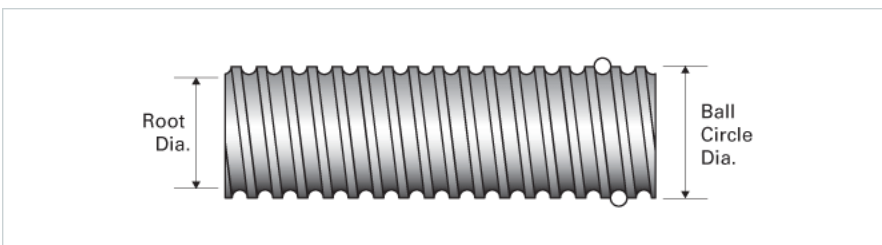

## PowerTrac SRT 1150 - 0200 RH

Call 800-321-7800 or visit us online at [www.nookindustries.com](http://www.nookindustries.com) to configure and order your PowerTrac SRT 1150 - 0200 RH today!

<b>Product Info</b>	
Screw Code	1150-0200 SRT RA
Precision	SRT
Screw Material	4150
Thread Direction	RH
<b>Details</b>	
Ball Circle Diameter [in]	1.150
Lead [in]	0.200
Root Diameter [in]	1.015
End Code for Types 1,2,3,5 [* Journals may show tracings of the thread]	25
End Code for Type 4 [* Journals may show tracings of the thread]	16
<b>Performance Specifications</b>	
Lead Accuracy +/- [in./ft.]	0.0040
<b>Part Numbers</b>	
2 ft. Part Number	
4 ft. Part Number	SRT8738
6 ft. Part Number	
8 ft. Part Number	SRT8746
12 ft. Part Number	SRT8753
16 ft. Part Number	SRT0430
20 ft. Part Number	
<b>Weight</b>	
Screw Weight [lb./ft.]	3.18