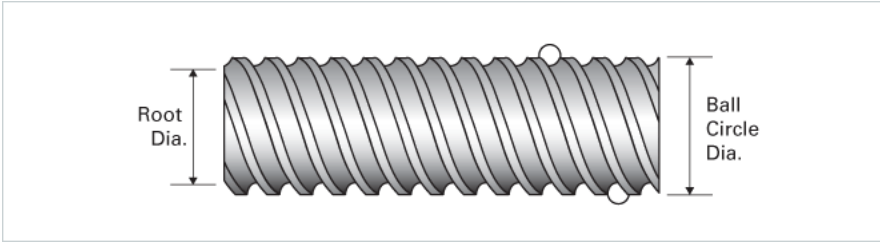

## PowerTrac SRT 1000 - 1000 RH

Call 800-321-7800 or visit us online at [www.nookindustries.com](http://www.nookindustries.com) to configure and order your PowerTrac SRT 1000 - 1000 RH today!

<b>Product Info</b>	
Screw Code	1000-1000 SRT RA
Precision	SRT
Screw Material	4150
Thread Direction	RH
<b>Details</b>	
Ball Circle Diameter [in]	1.000
Lead [in]	1.000
Root Diameter [in]	0.820
End Code for Types 1,2,3,5 [* Journals may show tracings of the thread]	20
End Code for Type 4 [* Journals may show tracings of the thread]	12
<b>Performance Specifications</b>	
Lead Accuracy +/- [in./ft.]	0.0040
<b>Part Numbers</b>	
2 ft. Part Number	
4 ft. Part Number	SRT6814
6 ft. Part Number	
8 ft. Part Number	SRT6822
12 ft. Part Number	SRT6830
16 ft. Part Number	SRT0429
20 ft. Part Number	
<b>Weight</b>	
Screw Weight [lb./ft.]	2.20