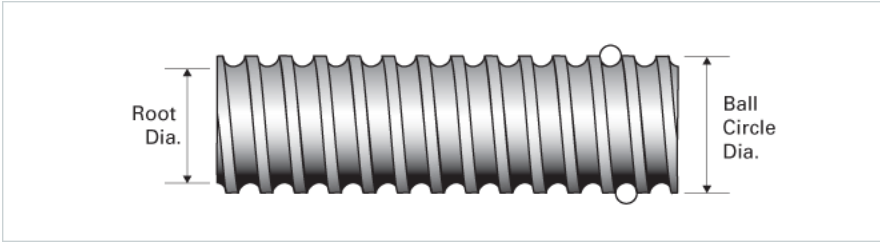

### Product Info

Screw Code	1000-0250 SRT RS
Precision	SRT
Screw Material	17-4 PH Stainless
Thread Direction	RH

### Details

Ball Circle Diameter [in]	1.000
Lead [in]	0.250
Root Diameter [in]	0.820
End Code for Types 1,2,3,5 [* Journals may show tracings of the thread]	20
End Code for Type 4 [* Journals may show tracings of the thread]	12

### Performance Specifications

Lead Accuracy +/- [in./ft.]	0.0040
-----------------------------	--------

### Part Numbers

2 ft. Part Number	
4 ft. Part Number	SRT6668
6 ft. Part Number	
8 ft. Part Number	SRT6676
12 ft. Part Number	SRT6684
16 ft. Part Number	
20 ft. Part Number	