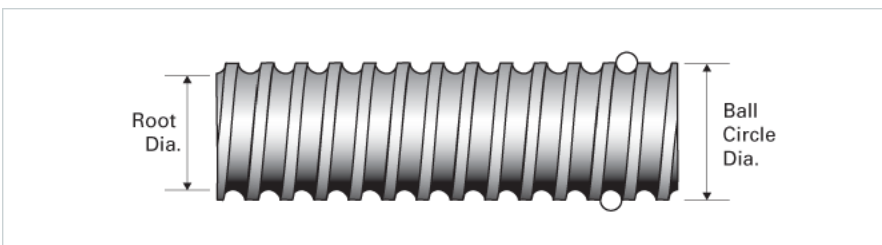

PowerTrac SRT 1000 - 0250 LH

Call 800-321-7800 or visit us online at www.nookindustries.com to configure and order your PowerTrac SRT 1000 - 0250 LH today!

Product Info

Screw Code	1000-0250 SRT LA
Precision	SRT
Screw Material	4150
Thread Direction	LH

Details

Ball Circle Diameter [in]	1.000
Lead [in]	0.250
Root Diameter [in]	0.820
End Code for Types 1,2,3,5 [* Journals may show tracings of the thread]	20
End Code for Type 4 [* Journals may show tracings of the thread]	12

Performance Specifications

Lead Accuracy +/- [in./ft.]	0.0040
-----------------------------	--------

Part Numbers

2 ft. Part Number	
4 ft. Part Number	SRT5499
6 ft. Part Number	
8 ft. Part Number	SRT5507
12 ft. Part Number	SRT5515
16 ft. Part Number	SRT0428
20 ft. Part Number	

Weight

Screw Weight [lb./ft.]	2.20
------------------------	------