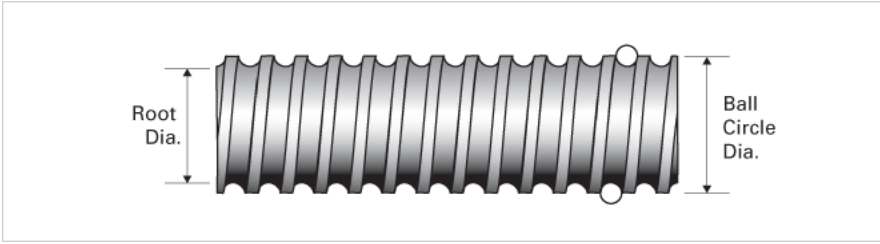

### Product Info

Screw Code	1000-0250 SRT LA
Precision	SRT
Screw Material	4150
Thread Direction	LH

### Details

Ball Circle Diameter [in]	1.000
Lead [in]	0.250
Root Diameter [in]	0.820
End Code for Types 1,2,3,5 [* Journals may show tracings of the thread]	20
End Code for Type 4 [* Journals may show tracings of the thread]	12

### Performance Specifications

Lead Accuracy +/- [in./ft.]	0.0040
-----------------------------	--------

### Part Numbers

2 ft. Part Number	
4 ft. Part Number	SRT5499
6 ft. Part Number	
8 ft. Part Number	SRT5507
12 ft. Part Number	SRT5515
16 ft. Part Number	SRT0428
20 ft. Part Number	