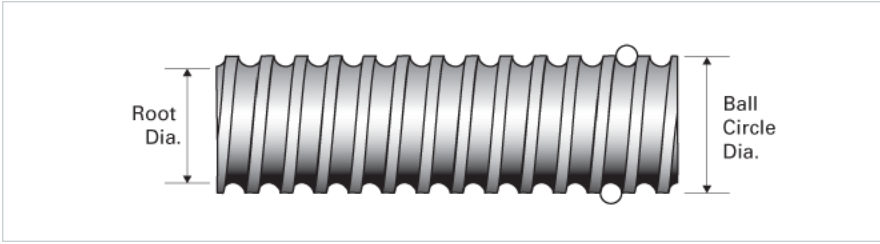

PowerTrac SRT 1000 - 0250 LH

Call 800-321-7800 or visit us online at www.nookindustries.com to configure and order your PowerTrac SRT 1000 - 0250 LH today!

Product Info

Screw Code	1000-0250 SRT LA
Precision	SRT
Screw Material	4150
Thread Direction	LH

Details

Ball Circle Diameter [in]	1.000
Lead [in]	0.250
Root Diameter [in]	0.820
End Code for Types 1,2,3,5 [* Journals may show tracings of the thread]	20
End Code for Type 4 [* Journals may show tracings of the thread]	12

Performance Specifications

Lead Accuracy +/- [in./ft.]	0.0040
-----------------------------	--------

Part Numbers

2 ft. Part Number	
4 ft. Part Number	SRT5499
6 ft. Part Number	
8 ft. Part Number	SRT5507
12 ft. Part Number	SRT5515
16 ft. Part Number	SRT0428
20 ft. Part Number	

Weight

Screw Weight [lb./ft.]	2.20
------------------------	------