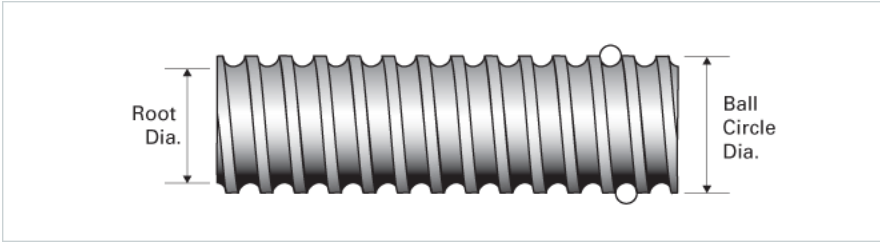

### Product Info

Screw Code	1000-0250 SRT RA
Precision	SRT
Screw Material	4150
Thread Direction	RH

### Details

Ball Circle Diameter [in]	1.000
Lead [in]	0.250
Root Diameter [in]	0.820
End Code for Types 1,2,3,5 [* Journals may show tracings of the thread]	20
End Code for Type 4 [* Journals may show tracings of the thread]	12

### Performance Specifications

Lead Accuracy +/- [in./ft.]	0.0040
-----------------------------	--------

### Part Numbers

2 ft. Part Number	
4 ft. Part Number	SRT5005
6 ft. Part Number	
8 ft. Part Number	SRT5013
12 ft. Part Number	SRT5021
16 ft. Part Number	SRT0426
20 ft. Part Number	