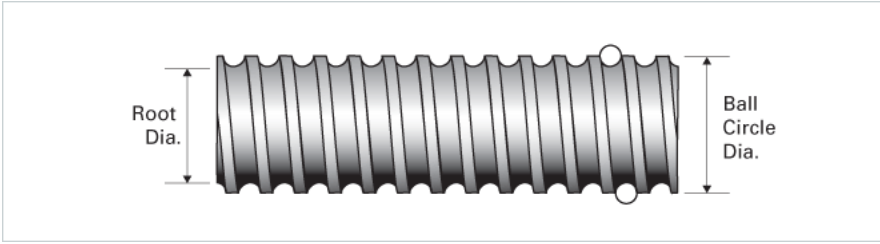

## PowerTrac SRT 1000 - 0250 RH

Call 800-321-7800 or visit us online at [www.nookindustries.com](http://www.nookindustries.com) to configure and order your PowerTrac SRT 1000 - 0250 RH today!

<b>Product Info</b>	
Screw Code	1000-0250 SRT RA
Precision	SRT
Screw Material	4150
Thread Direction	RH
<b>Details</b>	
Ball Circle Diameter [in]	1.000
Lead [in]	0.250
Root Diameter [in]	0.820
End Code for Types 1,2,3,5 [* Journals may show tracings of the thread]	20
End Code for Type 4 [* Journals may show tracings of the thread]	12
<b>Performance Specifications</b>	
Lead Accuracy +/- [in./ft.]	0.0040
<b>Part Numbers</b>	
2 ft. Part Number	
4 ft. Part Number	SRT5005
6 ft. Part Number	
8 ft. Part Number	SRT5013
12 ft. Part Number	SRT5021
16 ft. Part Number	SRT0426
20 ft. Part Number	
<b>Weight</b>	
Screw Weight [lb./ft.]	2.20