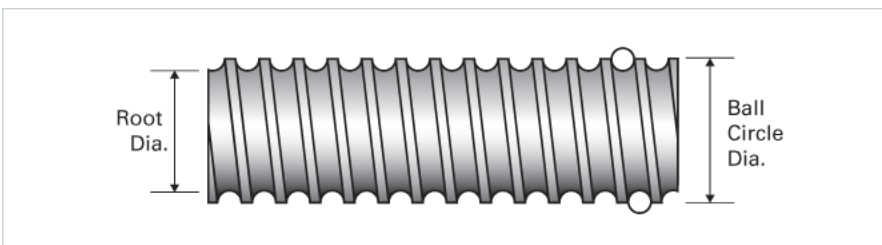

PowerTrac SRT 0750 - 0500 RH

Call 800-321-7800 or visit us online at www.nookindustries.com to configure and order your PowerTrac SRT 0750 - 0500 RH today!

Product Info	
Screw Code	0750-0500 SRT RA
Precision	SRT
Screw Material	4150
Thread Direction	RH
Details	
Ball Circle Diameter [in]	0.750
Lead [in]	0.500
Root Diameter [in]	0.602
End Code for Types 1,2,3,5 [* Journals may show tracings of the thread]	15
End Code for Type 4 [* Journals may show tracings of the thread]	8
Performance Specifications	
Lead Accuracy +/- [in./ft.]	0.0040
Part Numbers	
2 ft. Part Number	
4 ft. Part Number	SRT7552
6 ft. Part Number	
8 ft. Part Number	SRT7596
12 ft. Part Number	SRT7292
16 ft. Part Number	
20 ft. Part Number	
Weight	
Screw Weight [lb./ft.]	1.22