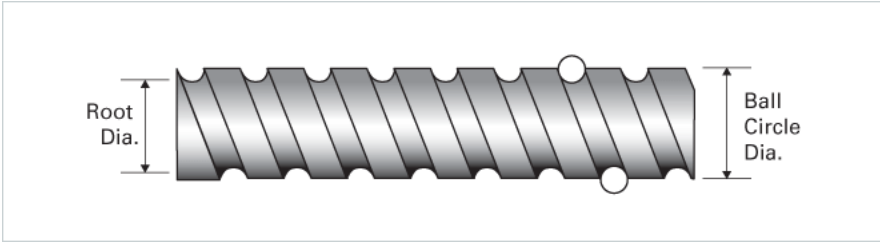

### Product Info

Screw Code	0631-0500 SRT RA
Precision	SRT
Screw Material	4150
Thread Direction	RH

### Details

Ball Circle Diameter [in]	0.631
Lead [in]	0.500
Root Diameter [in]	0.500
End Code for Types 1,2,3,5 [* Journals may show tracings of the thread]	12
End Code for Type 4 [* Journals may show tracings of the thread]	8

### Performance Specifications

Lead Accuracy +/- [in./ft.]	0.0040
-----------------------------	--------