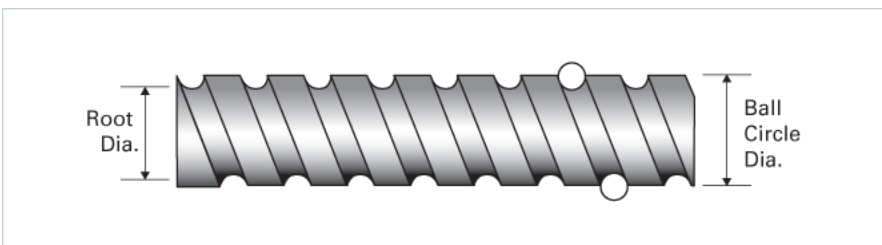

## PowerTrac SRT 0631 - 0500 RH

Call 800-321-7800 or visit us online at [www.nookindustries.com](http://www.nookindustries.com) to configure and order your PowerTrac SRT 0631 - 0500 RH today!

<b>Product Info</b>	
Screw Code	0631-0500 SRT RA
Precision	SRT
Screw Material	4150
Thread Direction	RH
<b>Details</b>	
Ball Circle Diameter [in]	0.631
Lead [in]	0.500
Root Diameter [in]	0.500
End Code for Types 1,2,3,5 [* Journals may show tracings of the thread]	12
End Code for Type 4 [* Journals may show tracings of the thread]	8
<b>Performance Specifications</b>	
Lead Accuracy +/- [in./ft.]	0.0040
<b>Part Numbers</b>	
2 ft. Part Number	SRT6524
4 ft. Part Number	SRT6548
6 ft. Part Number	SRT6572
8 ft. Part Number	
12 ft. Part Number	
16 ft. Part Number	
20 ft. Part Number	
<b>Weight</b>	
Screw Weight [lb./ft.]	0.82