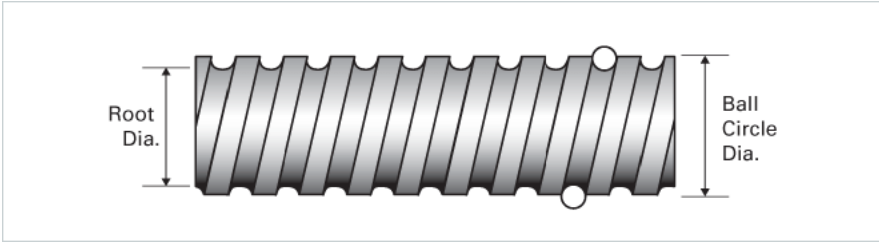

### Product Info

Screw Code	0631-0200 SRT LA
Precision	SRT
Screw Material	4150
Thread Direction	LH

### Details

Ball Circle Diameter [in]	0.631
Lead [in]	0.200
Root Diameter [in]	0.500
End Code for Types 1,2,3,5 [* Journals may show tracings of the thread]	12
End Code for Type 4 [* Journals may show tracings of the thread]	8

### Performance Specifications

Lead Accuracy +/- [in./ft.]	0.0040
-----------------------------	--------

### Part Numbers

2 ft. Part Number	SRT9562
4 ft. Part Number	SRT5092
6 ft. Part Number	SRT7541
8 ft. Part Number	
12 ft. Part Number	
16 ft. Part Number	
20 ft. Part Number	