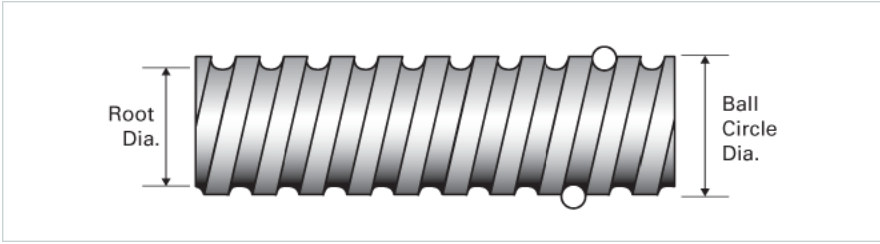

### Product Info

Screw Code	0631-0200 SRT LA
Precision	SRT
Screw Material	4150
Thread Direction	LH

### Details

Ball Circle Diameter [in]	0.631
Lead [in]	0.200
Root Diameter [in]	0.500
End Code for Types 1,2,3,5 [* Journals may show tracings of the thread]	12
End Code for Type 4 [* Journals may show tracings of the thread]	8

### Performance Specifications

Lead Accuracy +/- [in./ft.]	0.0040
-----------------------------	--------

### Part Numbers

2 ft. Part Number	SRT9562
4 ft. Part Number	SRT5092
6 ft. Part Number	SRT7541
8 ft. Part Number	
12 ft. Part Number	
16 ft. Part Number	
20 ft. Part Number	