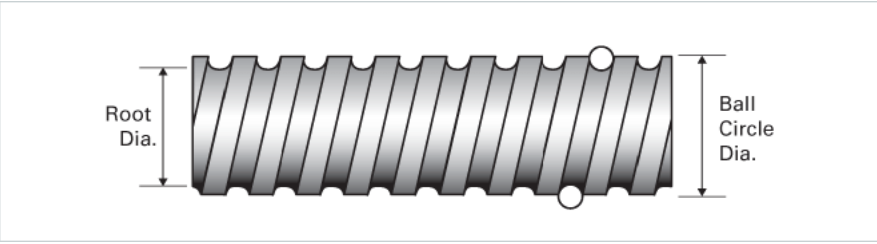

## PowerTrac SRT 0631 - 0200 LH

Call 800-321-7800 or visit us online at [www.nookindustries.com](http://www.nookindustries.com) to configure and order your PowerTrac SRT 0631 - 0200 LH today!

<b>Product Info</b>	
Screw Code	0631-0200 SRT LA
Precision	SRT
Screw Material	4150
Thread Direction	LH
<b>Details</b>	
Ball Circle Diameter [in]	0.631
Lead [in]	0.200
Root Diameter [in]	0.500
End Code for Types 1,2,3,5 [* Journals may show tracings of the thread]	12
End Code for Type 4 [* Journals may show tracings of the thread]	8
<b>Performance Specifications</b>	
Lead Accuracy +/- [in./ft.]	0.0040
<b>Part Numbers</b>	
2 ft. Part Number	SRT9562
4 ft. Part Number	SRT5092
6 ft. Part Number	SRT7541
8 ft. Part Number	
12 ft. Part Number	
16 ft. Part Number	
20 ft. Part Number	
<b>Weight</b>	
Screw Weight [lb./ft.]	0.82