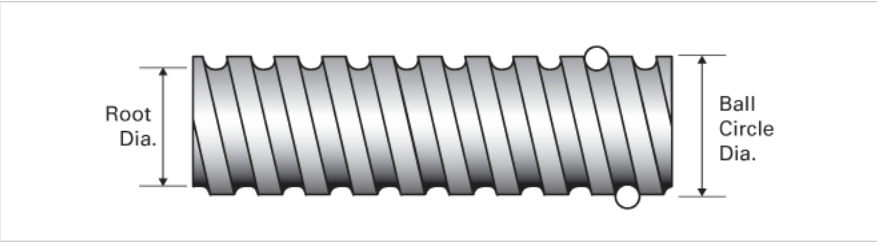

## PowerTrac SRT 0631 - 0200 RH

Call 800-321-7800 or visit us online at [www.nookindustries.com](http://www.nookindustries.com) to configure and order your PowerTrac SRT 0631 - 0200 RH today!

<b>Product Info</b>	
Screw Code	0631-0200 SRT RA
Precision	SRT
Screw Material	4150
Thread Direction	RH
<b>Details</b>	
Ball Circle Diameter [in]	0.631
Lead [in]	0.200
Root Diameter [in]	0.500
End Code for Types 1,2,3,5 [* Journals may show tracings of the thread]	12
End Code for Type 4 [* Journals may show tracings of the thread]	8
<b>Performance Specifications</b>	
Lead Accuracy +/- [in./ft.]	0.0040
<b>Part Numbers</b>	
2 ft. Part Number	SRT9392
4 ft. Part Number	SRT9987
6 ft. Part Number	SRT7540
8 ft. Part Number	
12 ft. Part Number	
16 ft. Part Number	
20 ft. Part Number	
<b>Weight</b>	
Screw Weight [lb./ft.]	0.82