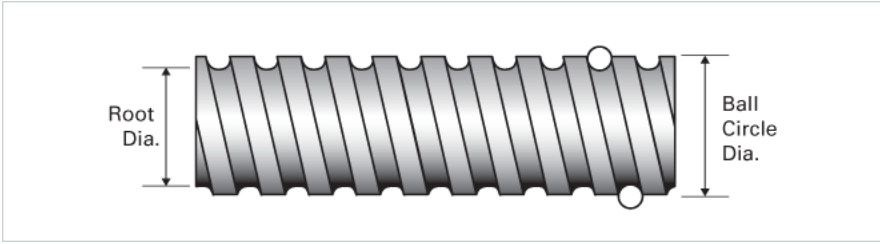

PowerTrac SRT 0631 - 0200 RH

Call 800-321-7800 or visit us online at www.nookindustries.com to configure and order your PowerTrac SRT 0631 - 0200 RH today!

Product Info	
Screw Code	0631-0200 SRT RA
Precision	SRT
Screw Material	4150
Thread Direction	RH
Details	
Ball Circle Diameter [in]	0.631
Lead [in]	0.200
Root Diameter [in]	0.500
End Code for Types 1,2,3,5 [* Journals may show tracings of the thread]	12
End Code for Type 4 [* Journals may show tracings of the thread]	8
Performance Specifications	
Lead Accuracy +/- [in./ft.]	0.0040
Part Numbers	
2 ft. Part Number	SRT9392
4 ft. Part Number	SRT9987
6 ft. Part Number	SRT7540
8 ft. Part Number	
12 ft. Part Number	
16 ft. Part Number	
20 ft. Part Number	
Weight	
Screw Weight [lb./ft.]	0.82