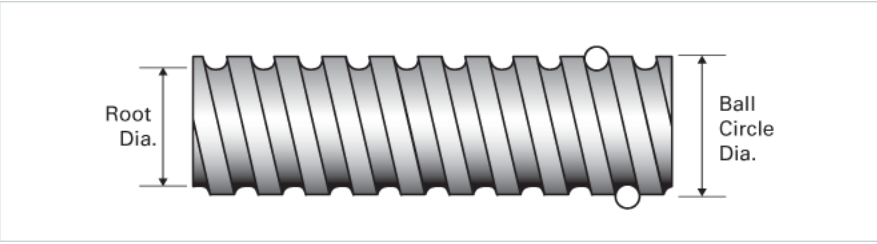

### Product Info

Screw Code	0631-0200 SRT RA
Precision	SRT
Screw Material	4150
Thread Direction	RH

### Details

Ball Circle Diameter [in]	0.631
Lead [in]	0.200
Root Diameter [in]	0.500
End Code for Types 1,2,3,5 [* Journals may show tracings of the thread]	12
End Code for Type 4 [* Journals may show tracings of the thread]	8

### Performance Specifications

Lead Accuracy +/- [in./ft.]	0.0040
-----------------------------	--------

### Part Numbers

2 ft. Part Number	SRT9392
4 ft. Part Number	SRT9987
6 ft. Part Number	SRT7540
8 ft. Part Number	
12 ft. Part Number	
16 ft. Part Number	
20 ft. Part Number	