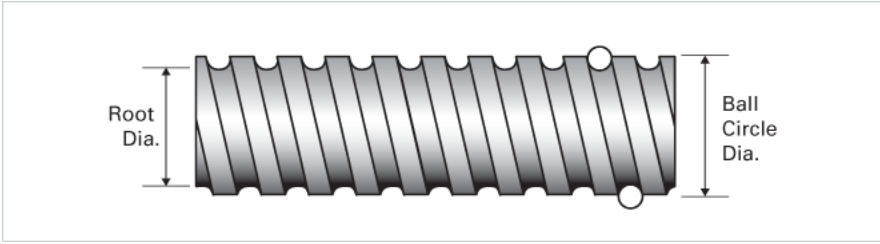

PowerTrac SRT 0631 - 0200 RH

Call 800-321-7800 or visit us online at www.nookindustries.com to configure and order your PowerTrac SRT 0631 - 0200 RH today!

Product Info

Screw Code	0631-0200 SRT RA
Precision	SRT
Screw Material	4150
Thread Direction	RH

Details

Ball Circle Diameter [in]	0.631
Lead [in]	0.200
Root Diameter [in]	0.500
End Code for Types 1,2,3,5 [* Journals may show tracings of the thread]	12
End Code for Type 4 [* Journals may show tracings of the thread]	8

Performance Specifications

Lead Accuracy +/- [in./ft.]	0.0040
-----------------------------	--------

Part Numbers

2 ft. Part Number	SRT9392
4 ft. Part Number	SRT9987
6 ft. Part Number	SRT7540
8 ft. Part Number	
12 ft. Part Number	
16 ft. Part Number	
20 ft. Part Number	