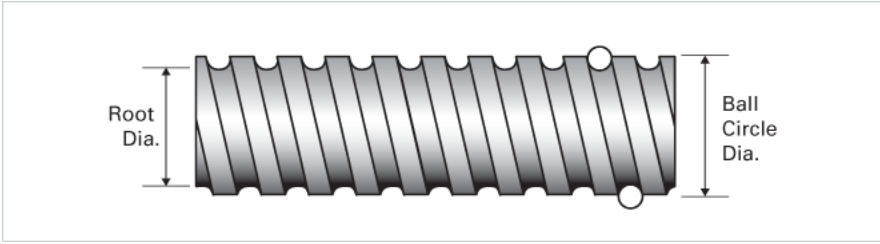

PowerTrac SRT 0631 - 0200 RH

Call 800-321-7800 or visit us online at www.nookindustries.com to configure and order your PowerTrac SRT 0631 - 0200 RH today!

Product Info

Screw Code	0631-0200 SRT RA
Precision	SRT
Screw Material	4150
Thread Direction	RH

Details

Ball Circle Diameter [in]	0.631
Lead [in]	0.200
Root Diameter [in]	0.500
End Code for Types 1,2,3,5 [* Journals may show tracings of the thread]	12
End Code for Type 4 [* Journals may show tracings of the thread]	8

Performance Specifications

Lead Accuracy +/- [in./ft.]	0.0040

Part Numbers

2 ft. Part Number	SRT9392
4 ft. Part Number	SRT9987
6 ft. Part Number	SRT7540
8 ft. Part Number	
12 ft. Part Number	
16 ft. Part Number	
20 ft. Part Number	

Weight

Screw Weight [lb./ft.]	0.82