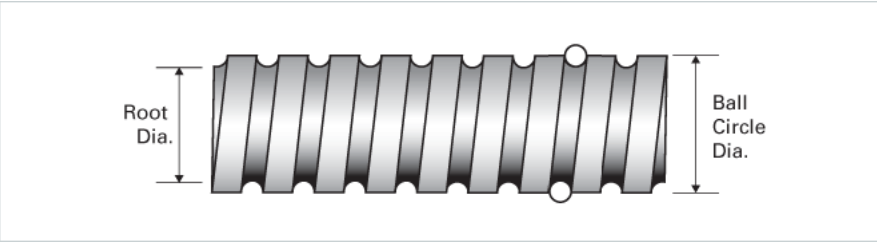

## PowerTrac SRT 0375 - 0125 LH

Call 800-321-7800 or visit us online at [www.nookindustries.com](http://www.nookindustries.com) to configure and order your PowerTrac SRT 0375 - 0125 LH today!

<b>Product Info</b>	
Screw Code	0375-0125 SRT LA
Precision	SRT
Screw Material	4150
Thread Direction	LH
<b>Details</b>	
Ball Circle Diameter [in]	0.375
Lead [in]	0.125
Root Diameter [in]	0.300
End Code for Types 1,2,3,5 [* Journals may show tracings of the thread]	7
End Code for Type 4 [* Journals may show tracings of the thread]	4
<b>Performance Specifications</b>	
Lead Accuracy +/- [in./ft.]	0.0040
<b>Part Numbers</b>	
2 ft. Part Number	SRT8528
4 ft. Part Number	SRT8532
6 ft. Part Number	
8 ft. Part Number	
12 ft. Part Number	
16 ft. Part Number	
20 ft. Part Number	
<b>Weight</b>	
Screw Weight [lb./ft.]	0.31