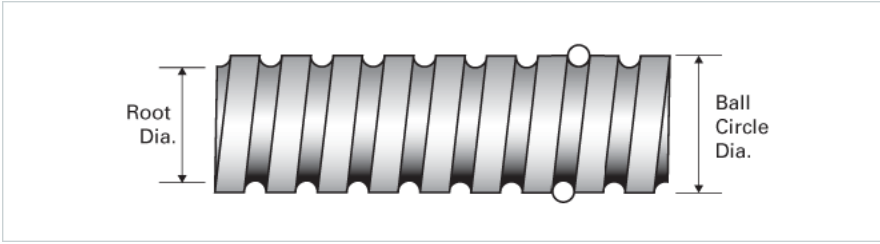

### Product Info

Screw Code	0375-0125 SRT LA
Precision	SRT
Screw Material	4150
Thread Direction	LH

### Details

Ball Circle Diameter [in]	0.375
Lead [in]	0.125
Root Diameter [in]	0.300
End Code for Types 1,2,3,5 [* Journals may show tracings of the thread]	7
End Code for Type 4 [* Journals may show tracings of the thread]	4

### Performance Specifications

Lead Accuracy +/- [in./ft.]	0.0040
-----------------------------	--------

### Part Numbers

2 ft. Part Number	SRT8528
4 ft. Part Number	SRT8532
6 ft. Part Number	
8 ft. Part Number	
12 ft. Part Number	
16 ft. Part Number	
20 ft. Part Number	