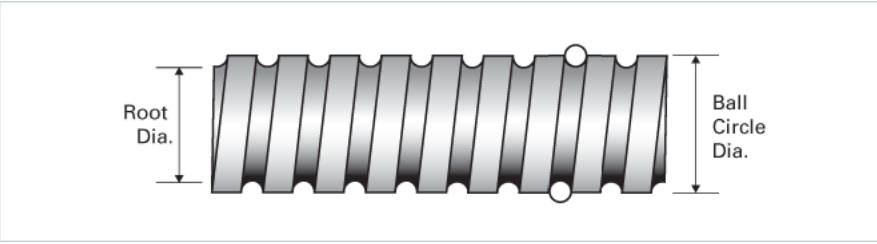

PowerTrac SRT 0375 - 0125 LH

Call 800-321-7800 or visit us online at www.nookindustries.com to configure and order your PowerTrac SRT 0375 - 0125 LH today!

Product Info

Screw Code	0375-0125 SRT LA
Precision	SRT
Screw Material	4150
Thread Direction	LH

Details

Ball Circle Diameter [in]	0.375
Lead [in]	0.125
Root Diameter [in]	0.300
End Code for Types 1,2,3,5 [* Journals may show tracings of the thread]	7
End Code for Type 4 [* Journals may show tracings of the thread]	4

Performance Specifications

Lead Accuracy +/- [in./ft.]	0.0040
-----------------------------	--------

Part Numbers

2 ft. Part Number	SRT8528
4 ft. Part Number	SRT8532
6 ft. Part Number	
8 ft. Part Number	
12 ft. Part Number	
16 ft. Part Number	
20 ft. Part Number	