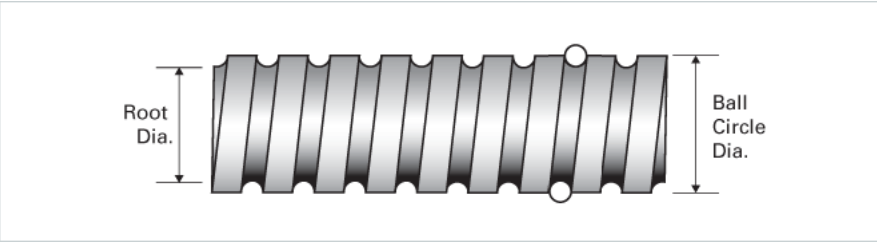

### Product Info

Screw Code	0375-0125 SRT LA
Precision	SRT
Screw Material	4150
Thread Direction	LH

### Details

Ball Circle Diameter [in]	0.375
Lead [in]	0.125
Root Diameter [in]	0.300
End Code for Types 1,2,3,5 [* Journals may show tracings of the thread]	7
End Code for Type 4 [* Journals may show tracings of the thread]	4

### Performance Specifications

Lead Accuracy +/- [in./ft.]	0.0040
-----------------------------	--------

### Part Numbers

2 ft. Part Number	SRT8528
4 ft. Part Number	SRT8532
6 ft. Part Number	
8 ft. Part Number	
12 ft. Part Number	
16 ft. Part Number	
20 ft. Part Number	