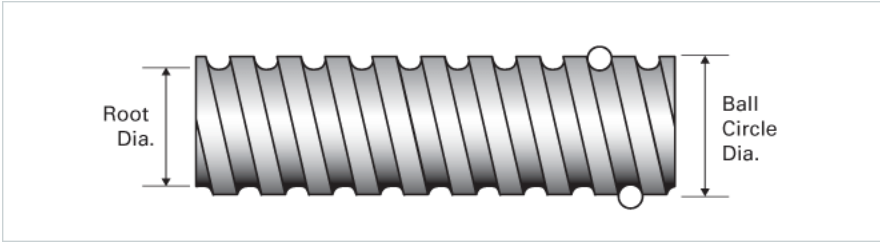

PowerTrac XPR 0631 - 0200 RH

Call 800-321-7800 or visit us online at www.nookindustries.com to configure and order your PowerTrac XPR 0631 - 0200 RH today!

Product Info

Screw Code	0631-0200 XPR RA
Precision	XPR
Screw Material	4150
Thread Direction	RH

Details

Ball Circle Diameter [in]	0.631
Lead [in]	0.200
Root Diameter [in]	0.500
End Code for Types 1,2,3,5 [* Journals may show tracings of the thread]	12
End Code for Type 4 [* Journals may show tracings of the thread]	8

Performance Specifications

Lead Accuracy +/- [in./ft.]	0.0010
-----------------------------	--------

Part Numbers

2 ft. Part Number	
4 ft. Part Number	XPR6320R48
6 ft. Part Number	XPR6320R72
8 ft. Part Number	
12 ft. Part Number	
16 ft. Part Number	
20 ft. Part Number	