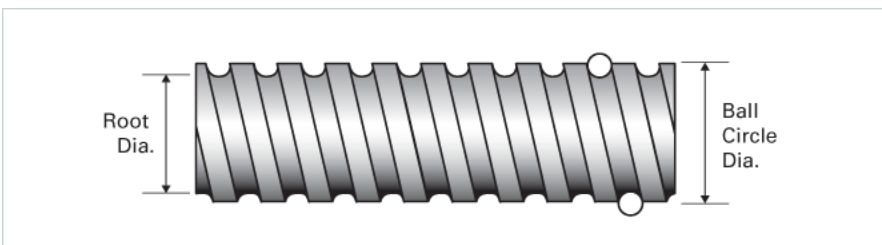

PowerTrac XPR 0631 - 0200 RH

Call 800-321-7800 or visit us online at www.nookindustries.com to configure and order your PowerTrac XPR 0631 - 0200 RH today!

Product Info

Screw Code	0631-0200 XPR RA
Precision	XPR
Screw Material	4150
Thread Direction	RH

Details

Ball Circle Diameter [in]	0.631
Lead [in]	0.200
Root Diameter [in]	0.500
End Code for Types 1,2,3,5 [* Journals may show tracings of the thread]	12
End Code for Type 4 [* Journals may show tracings of the thread]	8

Performance Specifications

Lead Accuracy +/- [in./ft.]	0.0010

Part Numbers

2 ft. Part Number	
4 ft. Part Number	XPR6320R48
6 ft. Part Number	XPR6320R72
8 ft. Part Number	
12 ft. Part Number	
16 ft. Part Number	
20 ft. Part Number	

Weight

Screw Weight [lb./ft.]	0.86