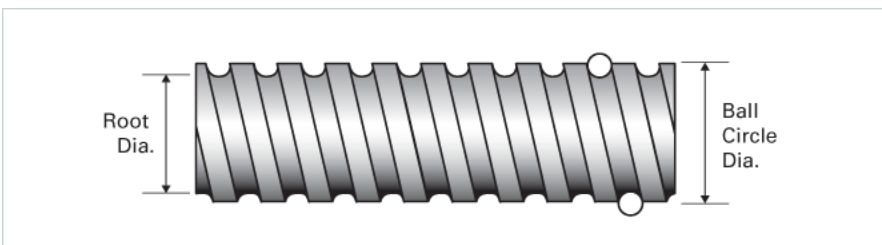

PowerTrac XPR 0631 - 0200 RH

Call 800-321-7800 or visit us online at www.nookindustries.com to configure and order your PowerTrac XPR 0631 - 0200 RH today!

Product Info

Screw Code	0631-0200 XPR RA
Precision	XPR
Screw Material	4150
Thread Direction	RH

Details

Ball Circle Diameter [in]	0.631
Lead [in]	0.200
Root Diameter [in]	0.500
End Code for Types 1,2,3,5 [* Journals may show tracings of the thread]	12
End Code for Type 4 [* Journals may show tracings of the thread]	8

Performance Specifications

Lead Accuracy +/- [in./ft.]	0.0010
-----------------------------	--------

Part Numbers

2 ft. Part Number	
4 ft. Part Number	XPR6320R48
6 ft. Part Number	XPR6320R72
8 ft. Part Number	
12 ft. Part Number	
16 ft. Part Number	
20 ft. Part Number	