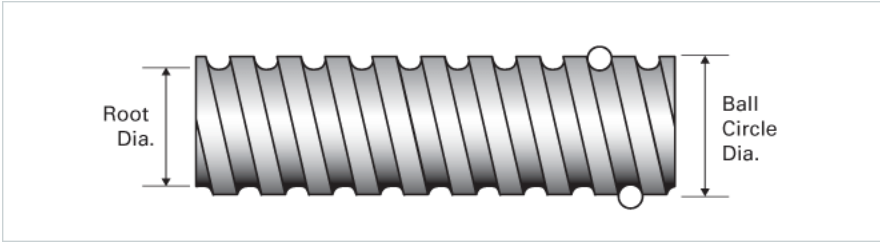

PowerTrac XPR 0631 - 0200 RH

Call 800-321-7800 or visit us online at www.nookindustries.com to configure and order your PowerTrac XPR 0631 - 0200 RH today!

Product Info

Screw Code	0631-0200 XPR RA
Precision	XPR
Screw Material	4150
Thread Direction	RH

Details

Ball Circle Diameter [in]	0.631
Lead [in]	0.200
Root Diameter [in]	0.500
End Code for Types 1,2,3,5 [* Journals may show tracings of the thread]	12
End Code for Type 4 [* Journals may show tracings of the thread]	8

Performance Specifications

Lead Accuracy +/- [in./ft.]	0.0010

Part Numbers

2 ft. Part Number	
4 ft. Part Number	XPR6320R48
6 ft. Part Number	XPR6320R72
8 ft. Part Number	
12 ft. Part Number	
16 ft. Part Number	
20 ft. Part Number	

Weight

Screw Weight [lb./ft.]	0.86