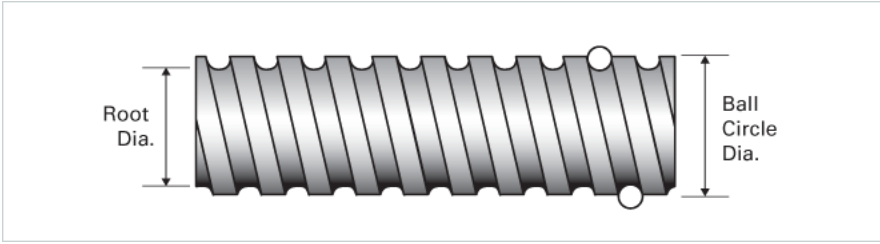

## PowerTrac XPR 0631 - 0200 RH

Call 800-321-7800 or visit us online at [www.nookindustries.com](http://www.nookindustries.com) to configure and order your PowerTrac XPR 0631 - 0200 RH today!

<b>Product Info</b>	
Screw Code	0631-0200 XPR RA
Precision	XPR
Screw Material	4150
Thread Direction	RH
<b>Details</b>	
Ball Circle Diameter [in]	0.631
Lead [in]	0.200
Root Diameter [in]	0.500
End Code for Types 1,2,3,5 [* Journals may show tracings of the thread]	12
End Code for Type 4 [* Journals may show tracings of the thread]	8
<b>Performance Specifications</b>	
Lead Accuracy +/- [in./ft.]	0.0010
<b>Part Numbers</b>	
2 ft. Part Number	
4 ft. Part Number	XPR6320R48
6 ft. Part Number	XPR6320R72
8 ft. Part Number	
12 ft. Part Number	
16 ft. Part Number	
20 ft. Part Number	
<b>Weight</b>	
Screw Weight [lb./ft.]	0.86