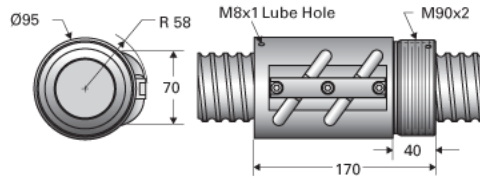

PowerTrac MBN 63 x 12 RH

Call 800-321-7800 or visit us online at www.nookindustries.com to configure and order your PowerTrac MBN 63 x 12 RH today!

Product Info

Ball Nut Number	MBN10297
Thread Direction	RH

Details

Ball Circle Diameter [mm]	65.1
Lead [mm]	12
Nominal Ball Diameter [mm]	7.94
Root Diameter [mm]	56.98

Forces and Torques

Torque to Raise 1 kN [Nm]	2.12
---------------------------	------

Flange Part Numbers

Flange Part Number	FLG10307
--------------------	----------

Wiper Part Numbers

Wiper Kit Part Number	-
-----------------------	---

Weight

Nut Weight [g]	4451
----------------	------

Performance Specifications

Lead Accuracy +/- [$\mu\text{m}/300\text{mm}$]	100
Dynamic Load C_a [kN]	140
Static Load C_{0a} [kN]	386