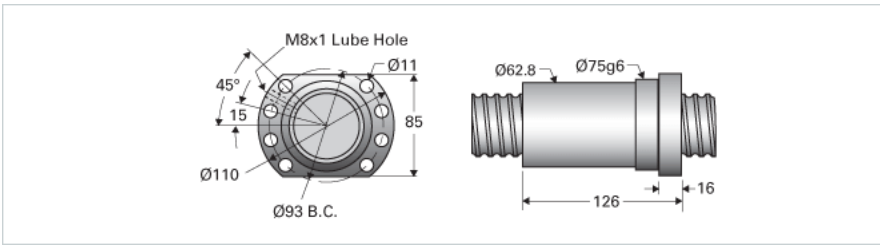

### Product Info

Ball Nut Number	MPN10432
Thread Direction	RH

### Details

Ball Circle Diameter [mm]	49.5
Lead [mm]	50
Nominal Ball Diameter [mm]	6.35
Root Diameter [mm]	43.02

### Performance Specifications

Lead Accuracy +/- [ $^{\circ}$ MU*m/300mm]	100
Dynamic Load Ca [kN]	92.6
Static Load Coa [kN]	152.4