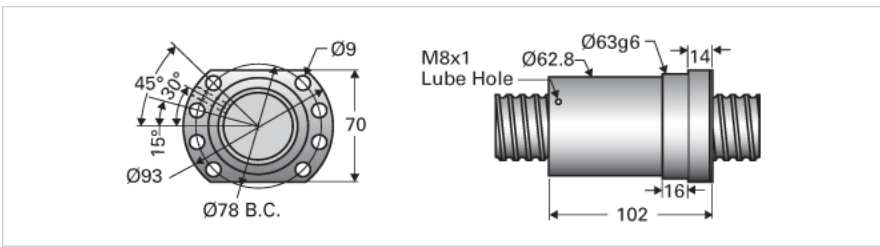

### Product Info

Ball Nut Number	MPN10429
Thread Direction	RH

### Details

Ball Circle Diameter [mm]	40.28
Lead [mm]	40
Nominal Ball Diameter [mm]	6.35
Root Diameter [mm]	33.79

### Performance Specifications

Lead Accuracy +/- [*MU*m/300mm]	100
Dynamic Load Ca [kN]	75.3
Static Load Coa [kN]	121.4