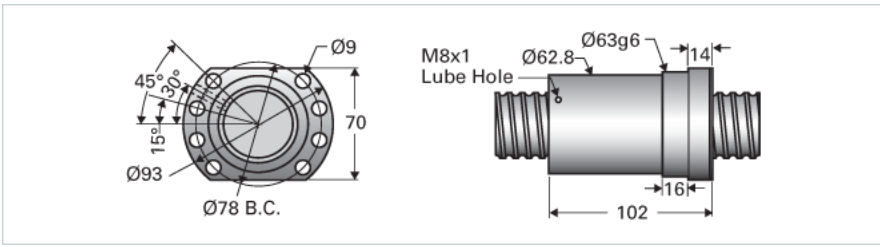

### Product Info

Ball Nut Number	MPN10429
Thread Direction	RH

### Details

Ball Circle Diameter [mm]	40.28
Lead [mm]	40
Nominal Ball Diameter [mm]	6.35
Root Diameter [mm]	33.79

### Performance Specifications

Lead Accuracy +/- [*MU*m/300mm]	100
Dynamic Load Ca [kN]	75.3
Static Load Coa [kN]	121.4