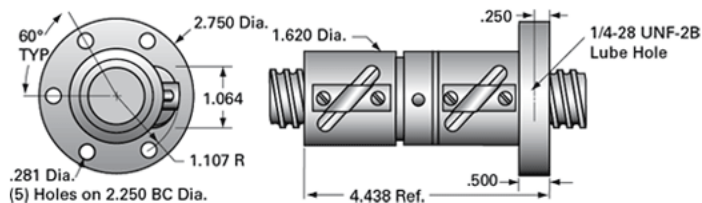

### Product Info

Ball Nut Number	SAR3041
Thread Direction	RH

### Details

Ball Circle Diameter [in]	1.000
Lead [in]	0.250
Nominal Ball Diameter [in]	0.156
Root diameter [in]	0.820

### Performance Specifications

Lead Accuracy +/- [in./ft.]	0.004
Maximum Adjustable Preload [lb]	330
Spring Rate x 10 <sup>6</sup> [lb./in.]	
Dynamic Load [lb]	1612
Static Load [lb]	13913