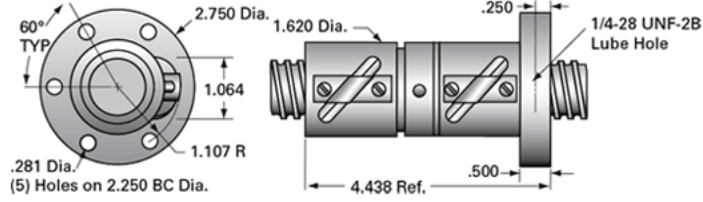

### Product Info

Ball Nut Number	SAR3041
Thread Direction	RH

### Details

Ball Circle Diameter [in]	1.000
Lead [in]	0.250
Nominal Ball Diameter [in]	0.156
Root diameter [in]	0.820

### Performance Specifications

Lead Accuracy +/- [in./ft.]	0.004
Maximum Adjustable Preload [lb]	330
Spring Rate x 10 <sup>6</sup> [lb./in.]	
Dynamic Load [lb]	1612
Static Load [lb]	13913