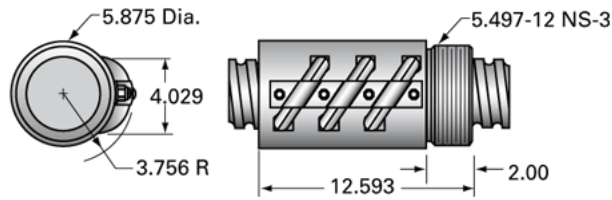

PowerTrac SBN 4000 - 1000 RH, Triple Circuit

Call 800-321-7800 or visit us online at www.nookindustries.com to configure and order your PowerTrac SBN 4000 - 1000 RH, Triple Circuit today!

Product Info

Ball Nut Number	SBN3258
Thread Direction	RH

Details

Ball Circle Diameter [in]	4.000
Lead [in]	1.000
Nominal Ball Diameter [in]	0.625
Root diameter [in]	3.338

Dimensions

A [in]

Forces and Torques

Torque to Raise 1 lb. [in-lb]	0.177
-------------------------------	-------

Flange Part Numbers

Flange Part Number	FLG3307
--------------------	---------

Wiper Part Numbers

Wiper Kit Part Number	WKB3306
Wiper Kit Felt Part Number	WKF4057

Weight

Nut Weight [lb]	53.50
-----------------	-------

Performance Specifications

Lead Accuracy +/- [in./ft.]	0.008
Maximum Adjustable Preload [lb]	
Spring Rate x 10 ⁶ [lb./in.]	
Dynamic Load [lb]	85758
Static Load [lb]	476970