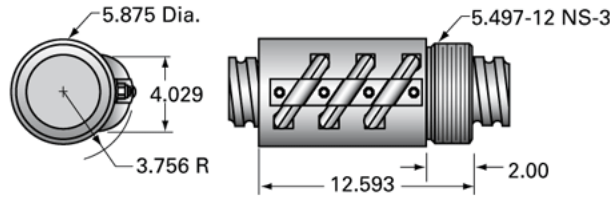

PowerTrac SBN 4000 - 1000 RH, Triple Circuit

Call 800-321-7800 or visit us online at www.nookindustries.com to configure and order your PowerTrac SBN 4000 - 1000 RH, Triple Circuit today!

Product Info

Ball Nut Number	SBN3258
Thread Direction	RH

Details

Ball Circle Diameter [in]	4.000
Lead [in]	1.000
Nominal Ball Diameter [in]	0.625
Root diameter [in]	3.338

Dimensions

A [in]

Forces and Torques

Torque to Raise 1 lb. [in-lb]	0.177
-------------------------------	-------

Flange Part Numbers

Flange Part Number	FLG3307
--------------------	---------

Wiper Part Numbers

Wiper Kit Part Number	WKB3306
Wiper Kit Felt Part Number	WKF4057

Weight

Nut Weight [lb]	53.50
-----------------	-------

Performance Specifications

Lead Accuracy +/- [in./ft.]	0.008
Maximum Adjustable Preload [lb]	
Spring Rate x 10 ⁶ [lb./in.]	
Dynamic Load [lb]	85758
Static Load [lb]	476970