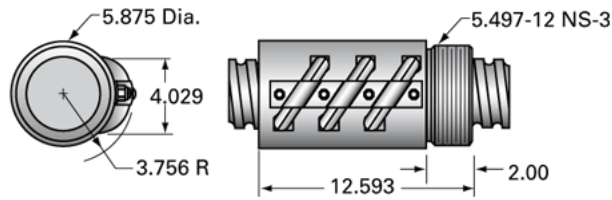

### Product Info

Ball Nut Number	SBN3258
Thread Direction	RH

### Details

Ball Circle Diameter [in]	4.000
Lead [in]	1.000
Nominal Ball Diameter [in]	0.625
Root diameter [in]	3.338

### Dimensions

A [in]

### Performance Specifications

Lead Accuracy +/- [in./ft.]	0.008
Maximum Adjustable Preload [lb]	
Spring Rate x 10 <sup>6</sup> [lb./in.]	
Dynamic Load [lb]	85758
Static Load [lb]	476970