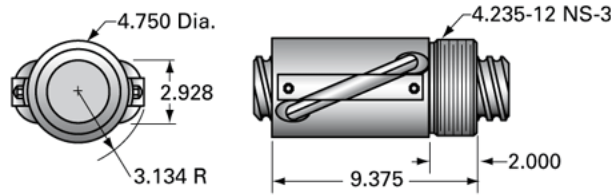

PowerTrac SBN 3000 - 1500 RH, Double Circuit

Call 800-321-7800 or visit us online at www.nookindustries.com to configure and order your PowerTrac SBN 3000 - 1500 RH, Double Circuit today!

Product Info

Ball Nut Number	SBN4986
Thread Direction	RH

Details

Ball Circle Diameter [in]	3.000
Lead [in]	1.500
Nominal Ball Diameter [in]	0.500
Root diameter [in]	2.480

Dimensions

A [in]

Forces and Torques

Torque to Raise 1 lb. [in-lb]	0.266
-------------------------------	-------

Flange Part Numbers

Flange Part Number	FLG7575
--------------------	---------

Wiper Part Numbers

Wiper Kit Part Number	WKB2661
Wiper Kit Felt Part Number	WKF0458

Weight

Nut Weight [lb]	27.20
-----------------	-------

Performance Specifications

Lead Accuracy +/- [in./ft.]	0.008
Maximum Adjustable Preload [lb]	
Spring Rate x 10 ⁶ [lb./in.]	
Dynamic Load [lb]	53646
Static Load [lb]	253617