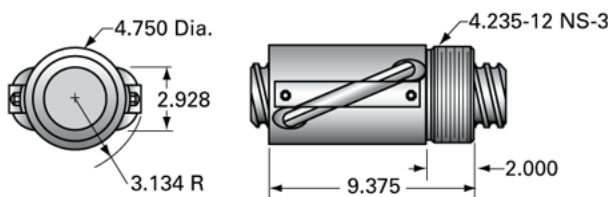

### Product Info

Ball Nut Number	SBN4986
Thread Direction	RH

### Details

Ball Circle Diameter [in]	3.000
Lead [in]	1.500
Nominal Ball Diameter [in]	0.500
Root diameter [in]	2.480

### Dimensions

A [in]