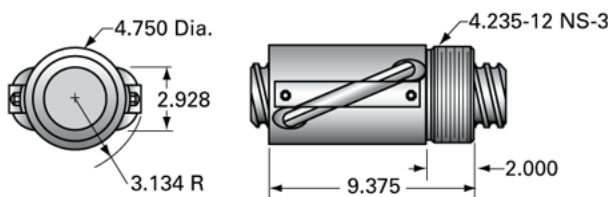

PowerTrac SBN 3000 - 1500 RH, Double Circuit

Call 800-321-7800 or visit us online at www.nookindustries.com to configure and order your PowerTrac SBN 3000 - 1500 RH, Double Circuit today!

Product Info

Ball Nut Number	SBN4986
Thread Direction	RH

Details

Ball Circle Diameter [in]	3.000
Lead [in]	1.500
Nominal Ball Diameter [in]	0.500
Root diameter [in]	2.480

Dimensions

A [in]

Forces and Torques

Torque to Raise 1 lb. [in-lb]	0.266
-------------------------------	-------

Flange Part Numbers

Flange Part Number	FLG7575
--------------------	---------

Wiper Part Numbers

Wiper Kit Part Number	WKB2661
Wiper Kit Felt Part Number	WKF0458

Weight

Nut Weight [lb]	27.20
-----------------	-------

Performance Specifications

Lead Accuracy +/- [in./ft.]	0.008
Maximum Adjustable Preload [lb]	
Spring Rate x 10 ⁶ [lb./in.]	
Dynamic Load [lb]	53646
Static Load [lb]	253617