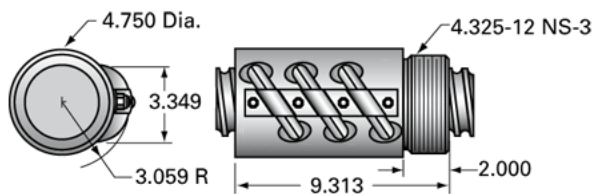

PowerTrac SBN 3000 - 0660 LH, Triple Circuit

Call 800-321-7800 or visit us online at www.nookindustries.com to configure and order your PowerTrac SBN 3000 - 0660 LH, Triple Circuit today!

Product Info

Ball Nut Number	SBN10257
Thread Direction	LH

Details

Ball Circle Diameter [in]	3.000
Lead [in]	0.660
Nominal Ball Diameter [in]	0.500
Root diameter [in]	2.480

Dimensions

A [in]

Forces and Torques

Torque to Raise 1 lb. [in-lb]	0.117
-------------------------------	-------

Flange Part Numbers

Flange Part Number	FLG7575
--------------------	---------

Wiper Part Numbers

Wiper Kit Part Number	WKB2661
Wiper Kit Felt Part Number	

Weight

Nut Weight [lb]	26.00
-----------------	-------

Performance Specifications

Lead Accuracy +/- [in./ft.]	0.008
Maximum Adjustable Preload [lb]	
Spring Rate x 10 ⁶ [lb./in.]	
Dynamic Load [lb]	44316
Static Load [lb]	271733