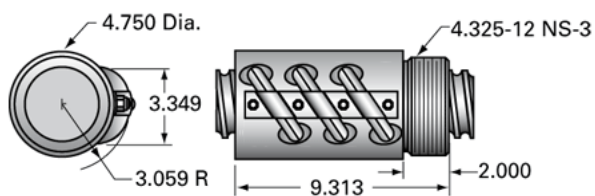

### Product Info

Ball Nut Number	SBN10257
Thread Direction	LH

### Details

Ball Circle Diameter [in]	3.000
Lead [in]	0.660
Nominal Ball Diameter [in]	0.500
Root diameter [in]	2.480

### Dimensions

A [in]

### Performance Specifications

Lead Accuracy +/- [in./ft.]	0.008
Maximum Adjustable Preload [lb]	
Spring Rate x 10 <sup>6</sup> [lb./in.]	
Dynamic Load [lb]	44316
Static Load [lb]	271733