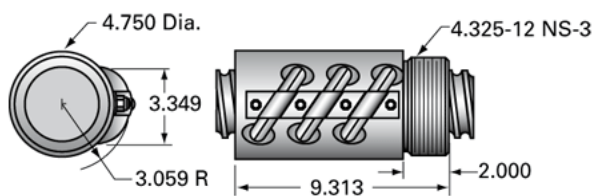

PowerTrac SBN 3000 - 0660 RH, Triple Circuit

Call 800-321-7800 or visit us online at www.nookindustries.com to configure and order your PowerTrac SBN 3000 - 0660 RH, Triple Circuit today!

Product Info

Ball Nut Number	SBN10202
Thread Direction	RH

Details

Ball Circle Diameter [in]	3.000
Lead [in]	0.660
Nominal Ball Diameter [in]	0.500
Root diameter [in]	2.480

Dimensions

A [in]

Forces and Torques

Torque to Raise 1 lb. [in-lb]	0.117
-------------------------------	-------

Flange Part Numbers

Flange Part Number	FLG7575
--------------------	---------

Wiper Part Numbers

Wiper Kit Part Number	WKB2661
Wiper Kit Felt Part Number	WKF3891

Weight

Nut Weight [lb]	26.00
-----------------	-------

Performance Specifications

Lead Accuracy +/- [in./ft.]	0.008
Maximum Adjustable Preload [lb]	
Spring Rate x 10 ⁶ [lb./in.]	
Dynamic Load [lb]	44316
Static Load [lb]	271733