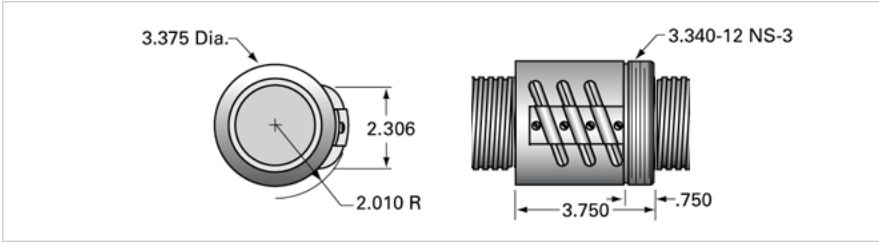

PowerTrac SBN 2500 - 0250 LH, Triple Circuit

Call 800-321-7800 or visit us online at www.nookindustries.com to configure and order your PowerTrac SBN 2500 - 0250 LH, Triple Circuit today!

Product Info

Ball Nut Number	SBN10329
Thread Direction	LH

Details

Ball Circle Diameter [in]	2.500
Lead [in]	0.250
Nominal Ball Diameter [in]	0.156
Root diameter [in]	2.320

Dimensions

A [in]

Forces and Torques

Torque to Raise 1 lb. [in-lb]	0.044
-------------------------------	-------

Flange Part Numbers

Flange Part Number	FLG3263
--------------------	---------

Wiper Part Numbers

Wiper Kit Part Number	WKB3324
Wiper Kit Felt Part Number	

Weight

Nut Weight [lb]	4.70
-----------------	------

Performance Specifications

Lead Accuracy +/- [in./ft.]	0.004
Maximum Adjustable Preload [lb]	
Spring Rate x 10 ⁶ [lb./in.]	
Dynamic Load [lb]	6315
Static Load [lb]	81938