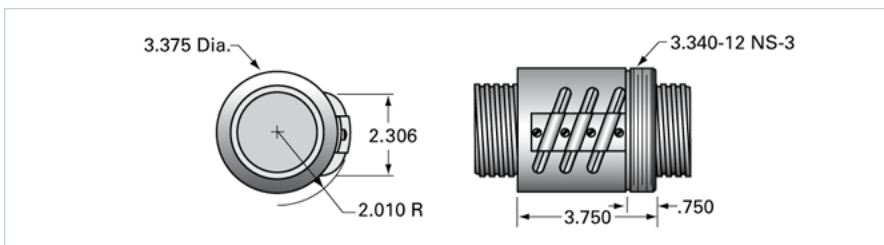

PowerTrac SBN 2500 - 0250 RH, Triple Circuit

Call 800-321-7800 or visit us online at www.nookindustries.com to configure and order your PowerTrac SBN 2500 - 0250 RH, Triple Circuit today!

Product Info

Ball Nut Number	SBN3243
Thread Direction	RH

Details

Ball Circle Diameter [in]	2.500
Lead [in]	0.250
Nominal Ball Diameter [in]	0.156
Root diameter [in]	2.320

Dimensions

A [in]

Forces and Torques

Torque to Raise 1 lb. [in-lb]	0.044
-------------------------------	-------

Flange Part Numbers

Flange Part Number	FLG3263
--------------------	---------

Wiper Part Numbers

Wiper Kit Part Number	WKB3324
Wiper Kit Felt Part Number	

Weight

Nut Weight [lb]	4.70
-----------------	------

Performance Specifications

Lead Accuracy +/- [in./ft.]	0.004
Maximum Adjustable Preload [lb]	
Spring Rate x 10 ⁶ [lb./in.]	
Dynamic Load [lb]	6315
Static Load [lb]	81938