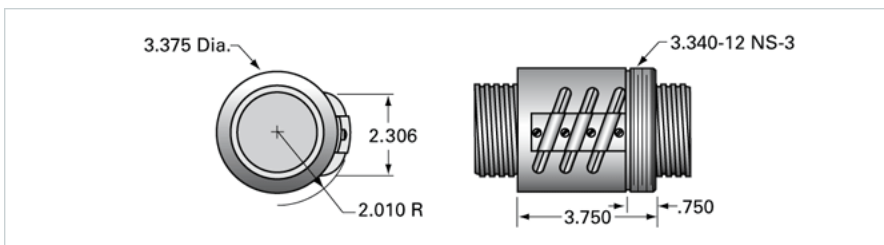

### Product Info

Ball Nut Number	SBN3243
Thread Direction	RH

### Details

Ball Circle Diameter [in]	2.500
Lead [in]	0.250
Nominal Ball Diameter [in]	0.156
Root diameter [in]	2.320

### Weight

Nut Weight [lb]	4.70
-----------------	------