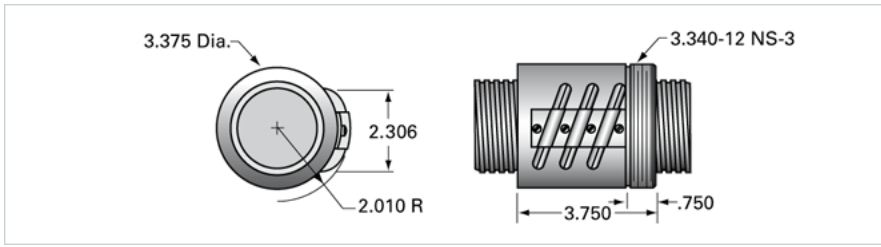

### Product Info

Ball Nut Number	SBN3243
Thread Direction	RH

### Details

Ball Circle Diameter [in]	2.500
Lead [in]	0.250
Nominal Ball Diameter [in]	0.156
Root diameter [in]	2.320

### Weight

Nut Weight [lb]	4.70
-----------------	------

### Performance Specifications

Lead Accuracy +/- [in./ft.]	0.004
Maximum Adjustable Preload [lb]	
Spring Rate x 10 <sup>6</sup> [lb./in.]	
Dynamic Load [lb]	6315
Static Load [lb]	81938