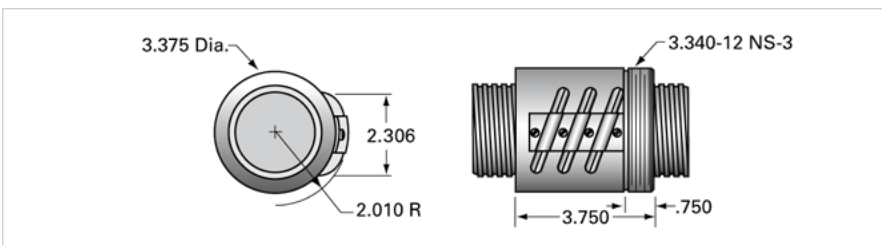

### Product Info

Ball Nut Number	SBN3243
Thread Direction	RH

### Details

Ball Circle Diameter [in]	2.500
Lead [in]	0.250
Nominal Ball Diameter [in]	0.156
Root diameter [in]	2.320

### Weight

Nut Weight [lb]	4.70
-----------------	------

### Performance Specifications

Lead Accuracy +/- [in./ft.]	0.004
Maximum Adjustable Preload [lb]	
Spring Rate x 10 <sup>6</sup> [lb./in.]	
Dynamic Load [lb]	6315
Static Load [lb]	81938