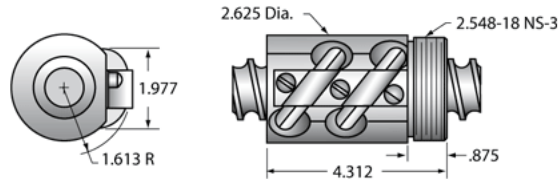

PowerTrac SBN 1500 - 0473 RH, Double Circuit

Call 800-321-7800 or visit us online at www.nookindustries.com to configure and order your PowerTrac SBN 1500 - 0473 RH, Double Circuit today!

Product Info

Ball Nut Number	SBN7513
Thread Direction	RH

Details

Ball Circle Diameter [in]	1.500
Lead [in]	0.473
Nominal Ball Diameter [in]	0.344
Root diameter [in]	1.140

Dimensions

A [in]

Forces and Torques

Torque to Raise 1 lb. [in-lb]	0.084
-------------------------------	-------

Flange Part Numbers

Flange Part Number	FLG7573
--------------------	---------

Wiper Part Numbers

Wiper Kit Part Number	WKB2655
Wiper Kit Felt Part Number	

Weight

Nut Weight [lb]	3.90
-----------------	------

Performance Specifications

Lead Accuracy +/- [in./ft.]	0.004
Maximum Adjustable Preload [lb]	
Spring Rate x 10 ⁶ [lb./in.]	
Dynamic Load [lb]	10050
Static Load [lb]	57770