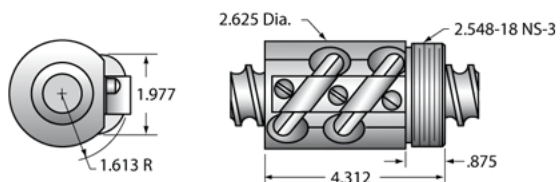

PowerTrac SBN 1500 - 0473 RH, Double Circuit

Call 800-321-7800 or visit us online at www.nookindustries.com to configure and order your PowerTrac SBN 1500 - 0473 RH, Double Circuit today!

Product Info

Ball Nut Number	SBN7513
Thread Direction	RH

Details

Ball Circle Diameter [in]	1.500
Lead [in]	0.473
Nominal Ball Diameter [in]	0.344
Root diameter [in]	1.140

Dimensions

A [in]

Forces and Torques

Torque to Raise 1 lb. [in-lb]	0.084
-------------------------------	-------

Flange Part Numbers

Flange Part Number	FLG7573
--------------------	---------

Wiper Part Numbers

Wiper Kit Part Number	WKB2655
Wiper Kit Felt Part Number	

Weight

Nut Weight [lb]	3.90
-----------------	------

Performance Specifications

Lead Accuracy +/- [in./ft.]	0.004
Maximum Adjustable Preload [lb]	
Spring Rate x 10 ⁶ [lb./in.]	
Dynamic Load [lb]	10050
Static Load [lb]	57770