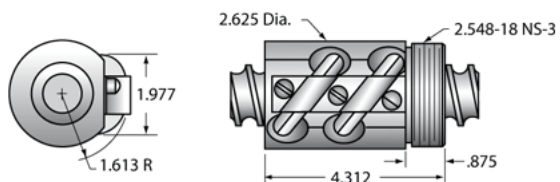

### Product Info

Ball Nut Number	SBN7513
Thread Direction	RH

### Details

Ball Circle Diameter [in]	1.500
Lead [in]	0.473
Nominal Ball Diameter [in]	0.344
Root diameter [in]	1.140

### Dimensions

A [in]