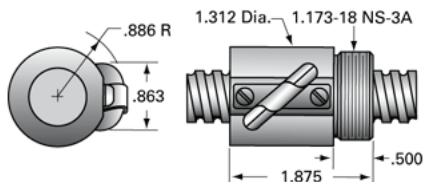

### Product Info

Ball Nut Number	SBN7201
Thread Direction	RH

### Details

Ball Circle Diameter [in]	0.750
Lead [in]	0.200
Nominal Ball Diameter [in]	0.141
Root diameter [in]	0.602

### Dimensions

A [in]