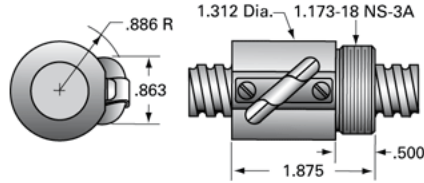

### Product Info

Ball Nut Number	SBN7201
Thread Direction	RH

### Details

Ball Circle Diameter [in]	0.750
Lead [in]	0.200
Nominal Ball Diameter [in]	0.141
Root diameter [in]	0.602

### Dimensions

A [in]