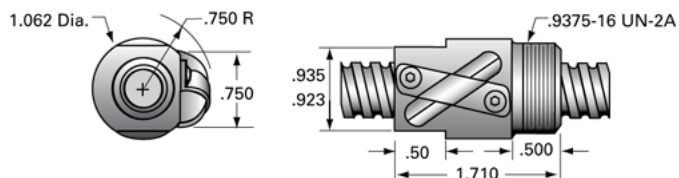

PowerTrac SBN 0631 - 0200 LH, Single Circuit

Call 800-321-7800 or visit us online at www.nookindustries.com to configure and order your PowerTrac SBN 0631 - 0200 LH, Single Circuit today!

Product Info

Ball Nut Number	SBN10409
Thread Direction	LH

Details

Ball Circle Diameter [in]	0.631
Lead [in]	0.200
Nominal Ball Diameter [in]	0.125
Root diameter [in]	0.500

Dimensions

A [in]

Forces and Torques

Torque to Raise 1 lb. [in-lb]	0.035
-------------------------------	-------

Flange Part Numbers

Flange Part Number	FLG7570
--------------------	---------

Wiper Part Numbers

Wiper Kit Part Number	WKB10407
Wiper Kit Felt Part Number	

Weight

Nut Weight [lb]	0.27
-----------------	------

Performance Specifications

Lead Accuracy +/- [in./ft.]	0.004
Maximum Adjustable Preload [lb]	
Spring Rate x 10 ⁶ [lb./in.]	
Dynamic Load [lb]	815
Static Load [lb]	6384