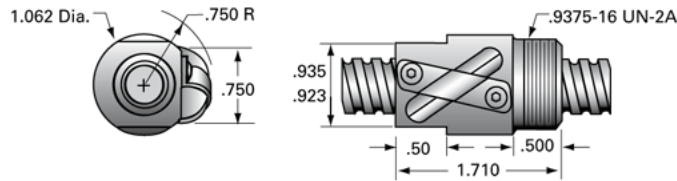

### Product Info

Ball Nut Number	SBN10409
Thread Direction	LH

### Details

Ball Circle Diameter [in]	0.631
Lead [in]	0.200
Nominal Ball Diameter [in]	0.125
Root diameter [in]	0.500

### Dimensions

A [in]

### Performance Specifications

Lead Accuracy +/- [in./ft.]	0.004
Maximum Adjustable Preload [lb]	
Spring Rate x 10 <sup>6</sup> [lb./in.]	
Dynamic Load [lb]	815
Static Load [lb]	6384