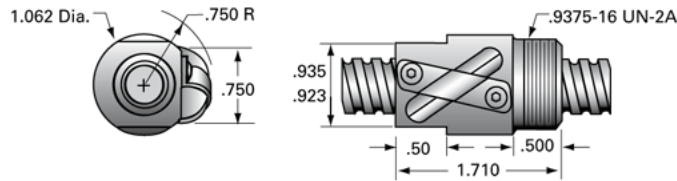

PowerTrac SBN 0631 - 0200 LH, Single Circuit

Call 800-321-7800 or visit us online at www.nookindustries.com to configure and order your PowerTrac SBN 0631 - 0200 LH, Single Circuit today!

Product Info

Ball Nut Number	SBN10409
Thread Direction	LH

Details

Ball Circle Diameter [in]	0.631
Lead [in]	0.200
Nominal Ball Diameter [in]	0.125
Root diameter [in]	0.500

Dimensions

A [in]

Forces and Torques

Torque to Raise 1 lb. [in-lb]	0.035
-------------------------------	-------

Flange Part Numbers

Flange Part Number	FLG7570
--------------------	---------

Wiper Part Numbers

Wiper Kit Part Number	WKB10407
Wiper Kit Felt Part Number	

Weight

Nut Weight [lb]	0.27
-----------------	------

Performance Specifications

Lead Accuracy +/- [in./ft.]	0.004
Maximum Adjustable Preload [lb]	
Spring Rate x 10 ⁶ [lb./in.]	
Dynamic Load [lb]	815
Static Load [lb]	6384