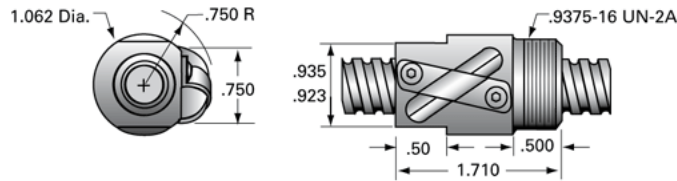

### Product Info

Ball Nut Number	SBN10325
Thread Direction	RH

### Details

Ball Circle Diameter [in]	0.631
Lead [in]	0.200
Nominal Ball Diameter [in]	0.125
Root diameter [in]	0.500

### Dimensions

A [in]

### Performance Specifications

Lead Accuracy +/- [in./ft.]	0.004
Maximum Adjustable Preload [lb]	
Spring Rate x 10 <sup>6</sup> [lb./in.]	
Dynamic Load [lb]	815
Static Load [lb]	6384