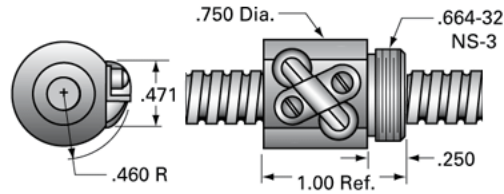

### Product Info

Ball Nut Number	SBN9576
Thread Direction	LH

### Details

Ball Circle Diameter [in]	0.375
Lead [in]	0.125
Nominal Ball Diameter [in]	0.063
Root diameter [in]	0.300

### Dimensions

A [in]