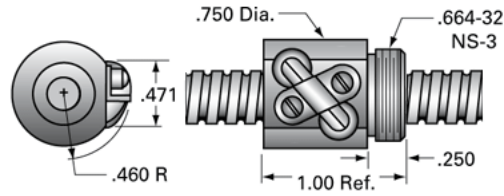

PowerTrac SBN 0375 - 0125 LH, Single Circuit

Call 800-321-7800 or visit us online at www.nookindustries.com to configure and order your PowerTrac SBN 0375 - 0125 LH, Single Circuit today!

Product Info

Ball Nut Number	SBN9576
Thread Direction	LH

Details

Ball Circle Diameter [in]	0.375
Lead [in]	0.125
Nominal Ball Diameter [in]	0.063
Root diameter [in]	0.300

Dimensions

A [in]

Forces and Torques

Torque to Raise 1 lb. [in-lb]	0.022

Flange Part Numbers

Flange Part Number	FLG6751

Wiper Part Numbers

Wiper Kit Part Number	-
Wiper Kit Felt Part Number	-

Weight

Nut Weight [lb]	0.13

Performance Specifications

Lead Accuracy +/- [in./ft.]	0.004
Maximum Adjustable Preload [lb]	
Spring Rate x 10⁶ [lb./in.]	
Dynamic Load [lb]	136
Static Load [lb]	1415