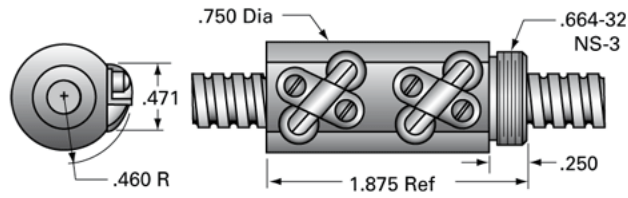

### Product Info

Ball Nut Number	SBN7643
Thread Direction	RH

### Details

Ball Circle Diameter [in]	0.375
Lead [in]	0.125
Nominal Ball Diameter [in]	0.063
Root diameter [in]	0.300