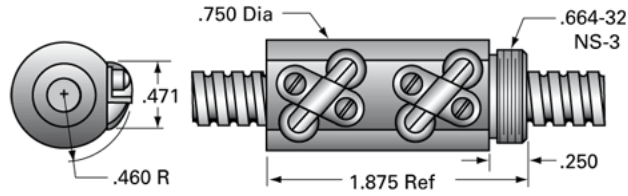

### Product Info

Ball Nut Number	SBN7643
Thread Direction	RH

### Details

Ball Circle Diameter [in]	0.375
Lead [in]	0.125
Nominal Ball Diameter [in]	0.063
Root diameter [in]	0.300