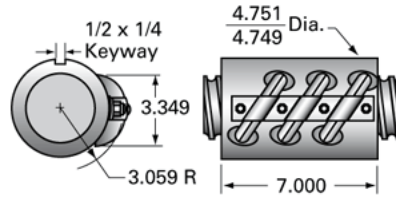

### Product Info

Ball Nut Number	SBN8347
Thread Direction	RH

### Details

Ball Circle Diameter [in]	3.000
Lead [in]	0.660
Nominal Ball Diameter [in]	0.500
Root diameter [in]	2.480

### Performance Specifications

Lead Accuracy +/- [in./ft.]	0.008
Maximum Adjustable Preload [lb]	
Spring Rate x 10 <sup>6</sup> [lb./in.]	
Dynamic Load [lb]	44316
Static Load [lb]	271733