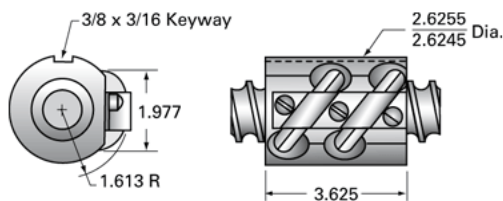

PowerTrac SBN 1500 - 0473 RH Keyed

Call 800-321-7800 or visit us online at www.nookindustries.com to configure and order your PowerTrac SBN 1500 - 0473 RH Keyed today!

Product Info

Ball Nut Number	SBN8345
Thread Direction	RH

Details

Ball Circle Diameter [in]	1.500
Lead [in]	0.473
Nominal Ball Diameter [in]	0.344
Root diameter [in]	1.140

Forces and Torques

Torque to Raise 1 lb. [in-lb]	0.084
-------------------------------	-------

Flange Part Numbers

Flange Part Number	-
--------------------	---

Wiper Part Numbers

Wiper Kit Part Number	WKB2656
-----------------------	---------

Weight

Nut Weight [lb]	3.90
-----------------	------

Performance Specifications

Lead Accuracy +/- [in./ft.]	0.004
Maximum Adjustable Preload [lb]	
Spring Rate x 10 ⁶ [lb./in.]	
Dynamic Load [lb]	10050
Static Load [lb]	57770