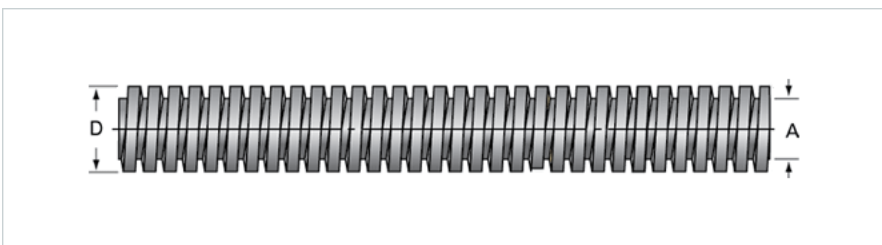

PowerAC 3/8"-12 LS

Call 800-321-7800 or visit us online at www.nookindustries.com to configure and order your PowerAC 3/8"-12 LS today!

Product Info	
Screw Code	032-LS
Thread Direction	LH
Screw Material	300 Series Stainless
Details	
Lead [in]	0.083
Starts	1
Pitch [in]	0.083
Turns Per Inch	12
Threads per Inch	12
Thread Code	032
Form	2C
End Code for Types 1,2,3,5 [* Journals may show tracings of the thread]	7*
End Code for Type 4 [* Journals may show tracings of the thread]	4
Dimensions	
A - Root Diameter Minimum [in]	0.263
D - Nominal Rod Diameter [in]	0.375
Part Numbers	
3 ft. Part Number	94032
6 ft. Part Number	95032
12 ft. Part Number	
20 ft. Part Number	
Performance Specifications	
Lead Accuracy +/- [in/in]	0.0003
Weight	
Screw Weight [lb./ft.]	0.29