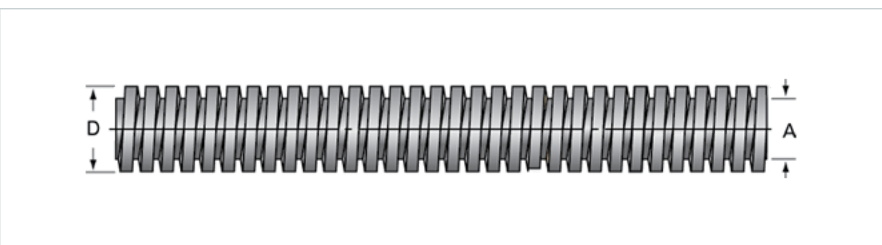

PowerAC 3/8"-12 LA

Call 800-321-7800 or visit us online at www.nookindustries.com to configure and order your PowerAC 3/8"-12 LA today!

Product Info	
Screw Code	032-LA
Thread Direction	LH
Screw Material	4140 Series
Details	
Lead [in]	0.083
Starts	1
Pitch [in]	0.083
Turns Per Inch	12
Threads per Inch	12
Thread Code	032
Form	2C
End Code for Types 1,2,3,5 [* Journals may show tracings of the thread]	7*
End Code for Type 4 [* Journals may show tracings of the thread]	4
Dimensions	
A - Root Diameter Minimum [in]	0.263
D - Nominal Rod Diameter [in]	0.375
Part Numbers	
3 ft. Part Number	51032
6 ft. Part Number	52032
12 ft. Part Number	
20 ft. Part Number	
Performance Specifications	
Lead Accuracy +/- [in/in]	0.0003
Weight	
Screw Weight [lb./ft.]	0.29