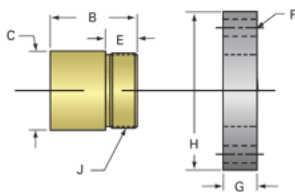

## Bronze Trapezoidal Nut 20901

Call 800-321-7800 or visit us online at [www.nookindustries.com](http://www.nookindustries.com) to configure and order your Bronze Trapezoidal Nut 20901 today!

<b>Product Info</b>	
Part Number	20901
Thread Direction	RH
Type	Bronze
<b>Details</b>	
Diameter	12
Lead [mm]	3
Starts	1
Pitch [mm]	3
Lash (Maximum Axial in) [mm]	0.16
Nominal Rod Diameter	12
Thread Code	901
<b>Dimensions</b>	
B [mm]	19.0
C [mm]	28.0
E [mm]	13.00
F (n) Dia. [mm]	(4) 7.00
F BCD [mm]	53.00
G [mm]	14.0
H [mm]	66.0
J [mm]	M25x1.5
<b>Forces and Torques</b>	
Torque to Raise 1 kN [Nm]	1.119
<b>Flange Part Numbers</b>	
Flange Part Number	72002
<b>Weight</b>	
Flange Weight [kg]	0.31
Nut Weight [g]	84
<b>Performance Specifications</b>	
Efficiency [%]	33
Lead Accuracy +/- [ $^{\circ}$ MU*m/25mm]	6.25
Dynamic Load Capacity [N]	4963
Static Load Capacity [N]	15858