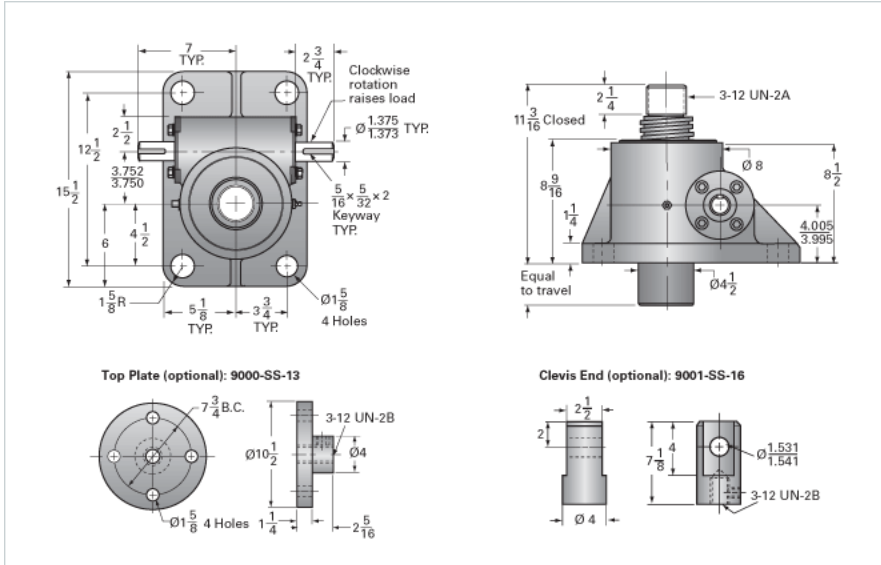

ActionJac 35SS-MSJ-U 32:1

Call 800-321-7800 or visit us online at www.nookindustries.com to configure and order your ActionJac 35SS-MSJ-U 32:1 today!

Details

Capacity [Ton]	11.66
Gear Ratio	32:1
Turns of Worm per Inch Travel	48
Torque to Raise 1 lb. [in-lb]	0.0251
Lifting Screw Diameter [in]	3.75
Screw Lead [in]	0.667
Root Diameter [in]	3.083
Tare Drag Torque [in-lb]	50

Performance Specifications

Maximum Allowable Input [hp]	3.50
Maximum Input Torque [in-lb]	600
Maximum Load at 1750 RPM	5022
Starting Torque	2 x Running Torque

Weight

Base 0 Travel [lb]	165
Per Inch of Travel [lb]	3.50
Grease [lb]	3.5