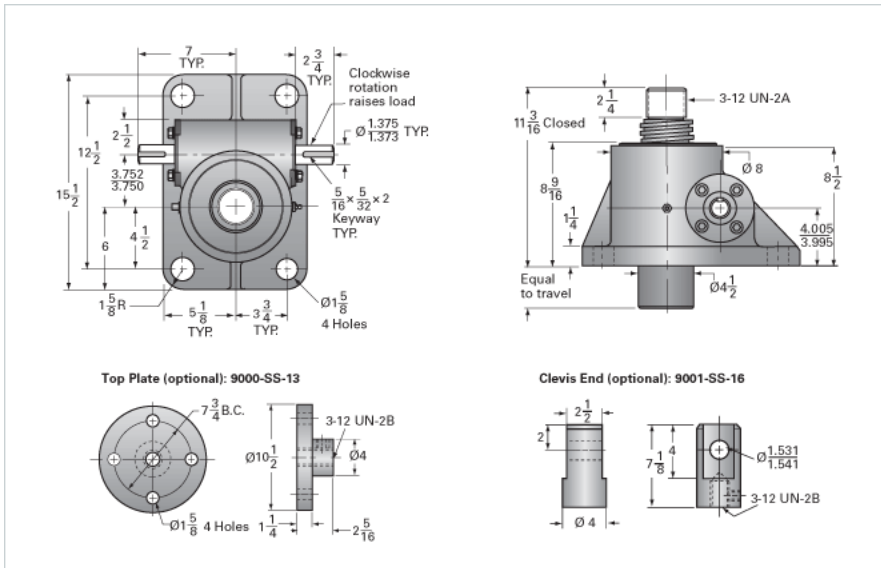

ActionJac 35SS-MSJ-U 32:1

Call 800-321-7800 or visit us online at www.nookindustries.com to configure and order your ActionJac 35SS-MSJ-U 32:1 today!

Details

Capacity [Ton]	11.66
Gear Ratio	32:1
Turns of Worm per Inch Travel	48
Torque to Raise 1 lb. [in-lb]	0.0251
Lifting Screw Diameter [in]	3.75
Screw Lead [in]	0.667
Root Diameter [in]	3.083
Tare Drag Torque [in-lb]	50

Performance Specifications

Maximum Allowable Input [hp]	3.50
Maximum Input Torque [in-lb]	600
Maximum Load at 1750 RPM	5022
Starting Torque	2 x Running Torque

Weight

Base 0 Travel [lb]	165
Per Inch of Travel [lb]	3.50
Grease [lb]	3.5