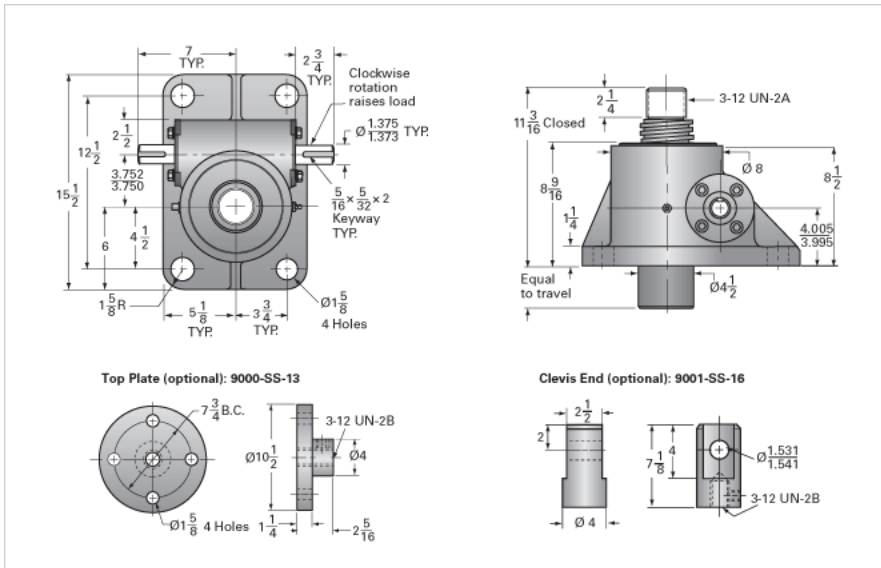

### Details

Capacity [Ton]	11.66
Gear Ratio	32:1
Turns of Worm per Inch Travel	48
Torque to Raise 1 lb. [in-lb]	0.0251
Lifting Screw Diameter [in]	3.75
Screw Lead [in]	0.667
Root Diameter [in]	3.083
Tare Drag Torque [in-lb]	50

### Performance Specifications

Maximum Allowable Input [hp]	3.50
Maximum Input Torque [in-lb]	600
Maximum Load at 1750 RPM	5022
Starting Torque	2 x Running Torque

### Weight

Base 0 Travel [lb]	165
Per Inch of Travel [lb]	3.50
Grease [lb]	3.5