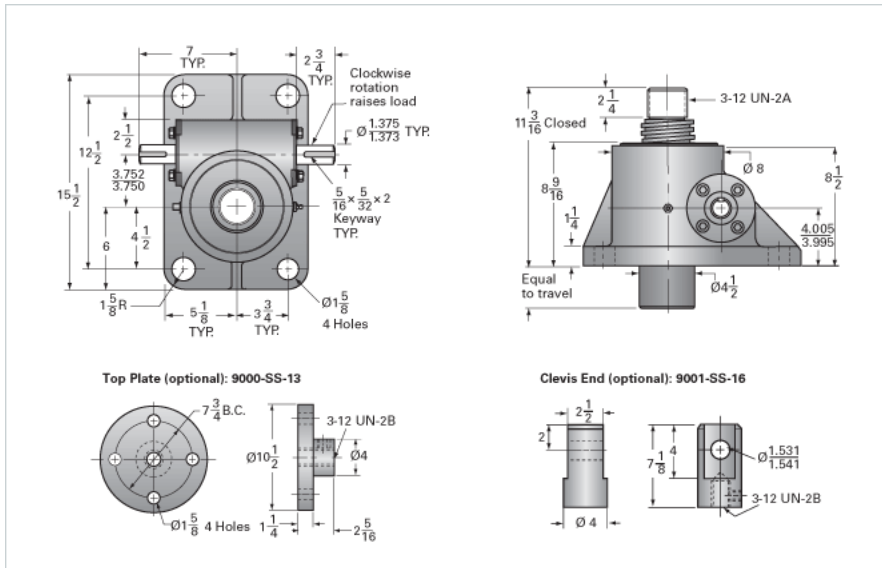

ActionJac 35SS-MSJ-U 32:1

Call 800-321-7800 or visit us online at www.nookindustries.com to configure and order your ActionJac 35SS-MSJ-U 32:1 today!

Details

Capacity [Ton]	11.66
Gear Ratio	32:1
Turns of Worm per Inch Travel	48
Torque to Raise 1 lb. [in-lb]	0.0251
Lifting Screw Diameter [in]	3.75
Screw Lead [in]	0.667
Root Diameter [in]	3.083
Tare Drag Torque [in-lb]	50

Performance Specifications

Maximum Allowable Input [hp]	3.50
Maximum Input Torque [in-lb]	600
Maximum Load at 1750 RPM	5022
Starting Torque	2 x Running Torque

Weight

Base 0 Travel [lb]	165
Per Inch of Travel [lb]	3.50
Grease [lb]	3.5