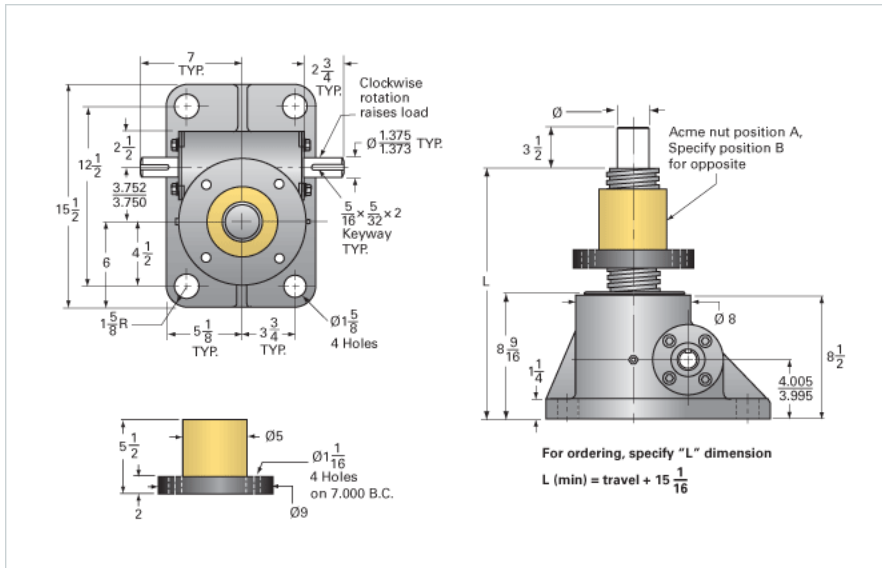

ActionJac 35SS-MSJ-UR 32:1

Call 800-321-7800 or visit us online at www.nookindustries.com to configure and order your ActionJac 35SS-MSJ-UR 32:1 today!

Details

Capacity [Ton]	11.66
Gear Ratio	32:1
Turns of Worm per Inch Travel	48
Torque to Raise 1 lb. [in-lb]	0.0251
Lifting Screw Diameter [in]	3.75
Screw Lead [in]	0.667
Root Diameter [in]	3.083
Tare Drag Torque [in-lb]	50

Performance Specifications

Maximum Allowable Input [hp]	3.50
Maximum Input Torque [in-lb]	600
Maximum Load at 1750 RPM	5022
Starting Torque	2 x Running Torque

Weight

Base 0 Travel [lb]	165
Per Inch of Travel [lb]	3.50
Grease [lb]	3.5