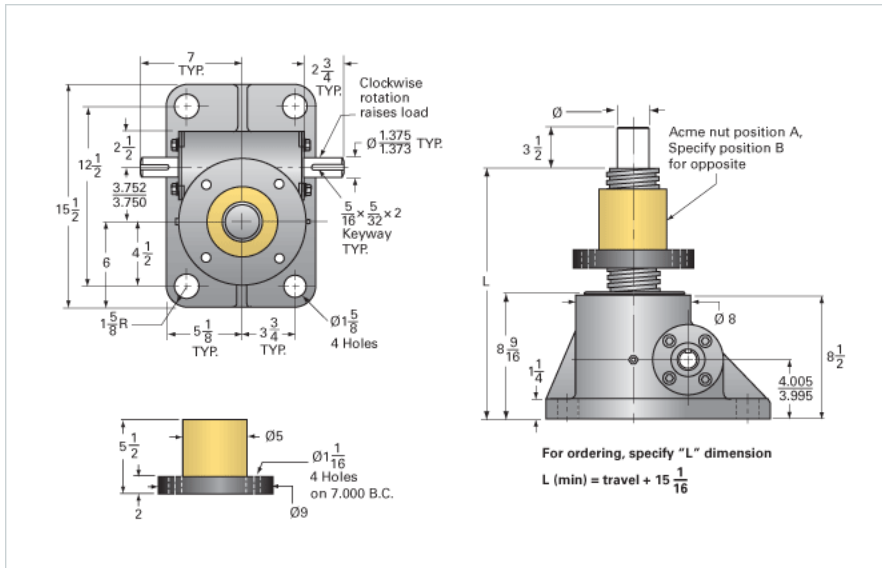

### Details

Capacity [Ton]	11.66
Gear Ratio	32:1
Turns of Worm per Inch Travel	48
Torque to Raise 1 lb. [in-lb]	0.0251
Lifting Screw Diameter [in]	3.75
Screw Lead [in]	0.667
Root Diameter [in]	3.083
Tare Drag Torque [in-lb]	50

### Performance Specifications

Maximum Allowable Input [hp]	3.50
Maximum Input Torque [in-lb]	600
Maximum Load at 1750 RPM	5022
Starting Torque	2 x Running Torque