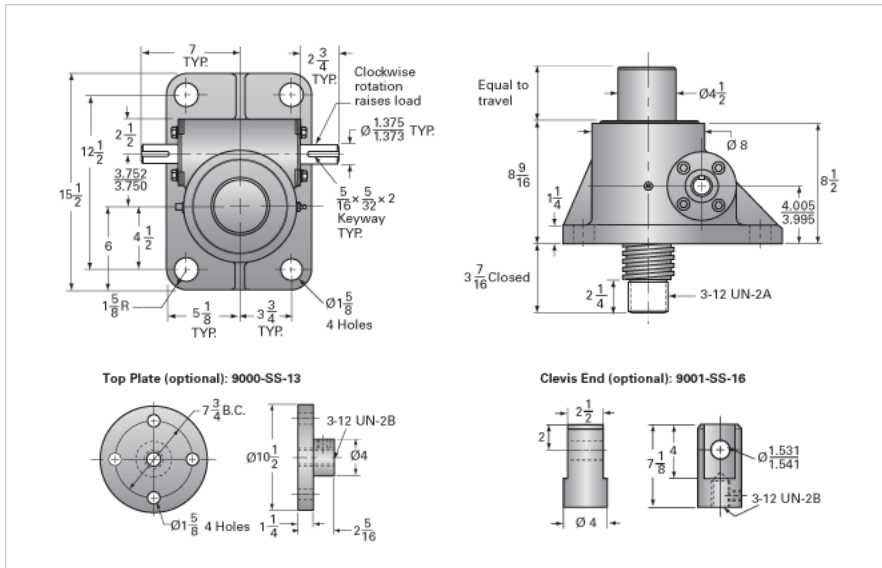

### Details

Capacity [Ton]	11.66
Gear Ratio	32:1
Turns of Worm per Inch Travel	48
Torque to Raise 1 lb. [in-lb]	0.0251
Lifting Screw Diameter [in]	3.75
Screw Lead [in]	0.667
Root Diameter [in]	3.083
Tare Drag Torque [in-lb]	50

### Performance Specifications

Maximum Allowable Input [hp]	3.50
Maximum Input Torque [in-lb]	600
Maximum Load at 1750 RPM	5022
Starting Torque	2 x Running Torque

### Weight

Base 0 Travel [lb]	165
Per Inch of Travel [lb]	3.50
Grease [lb]	3.5