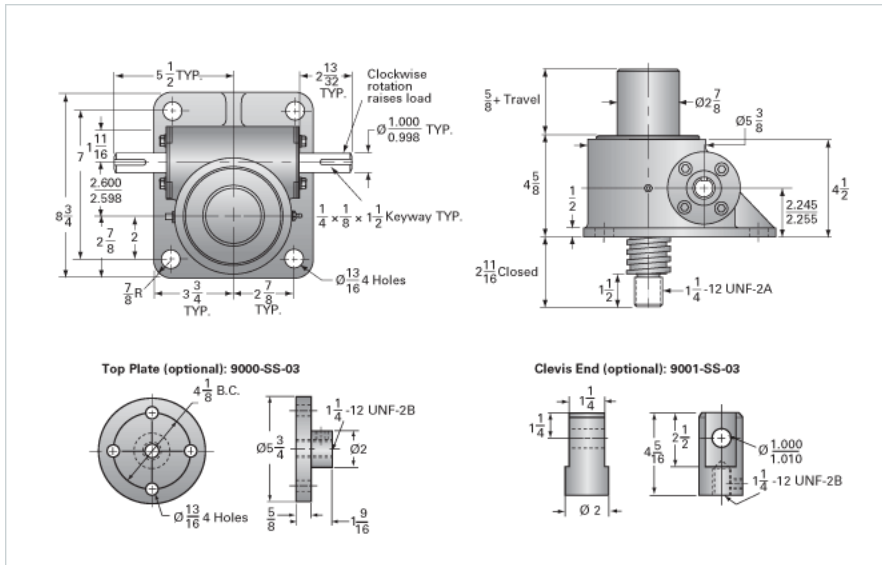

### Details

Capacity [Ton]	3.33
Gear Ratio	24:1
Turns of Worm per Inch Travel	48
Torque to Raise 1 lb. [in-lb]	0.0192
Lifting Screw Diameter [in]	2.00
Screw Lead [in]	0.500
Root Diameter [in]	1.410
Tare Drag Torque [in-lb]	20

### Performance Specifications

Maximum Allowable Input [hp]	1.50
Maximum Input Torque [in-lb]	128
Maximum Load at 1750 RPM	2813
Starting Torque	2 x Running Torque

### Weight

Base 0 Travel [lb]	50
Per Inch of Travel [lb]	1.20
Grease [lb]	1.5