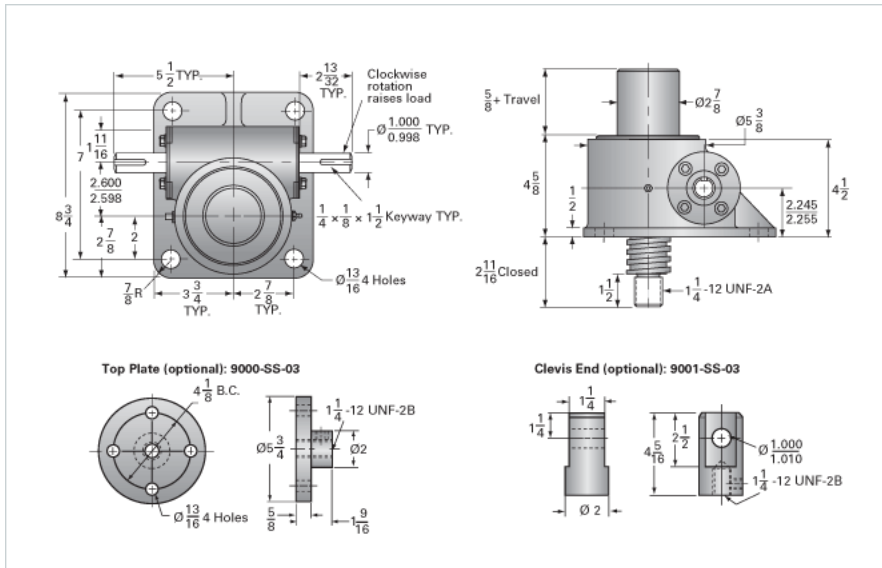

### Details

Capacity [Ton]	3.33
Gear Ratio	24:1
Turns of Worm per Inch Travel	48
Torque to Raise 1 lb. [in-lb]	0.0192
Lifting Screw Diameter [in]	2.00
Screw Lead [in]	0.500
Root Diameter [in]	1.410
Tare Drag Torque [in-lb]	20

### Performance Specifications

Maximum Allowable Input [hp]	1.50
Maximum Input Torque [in-lb]	128
Maximum Load at 1750 RPM	2813
Starting Torque	2 x Running Torque

### Weight

Base 0 Travel [lb]	50
Per Inch of Travel [lb]	1.20
Grease [lb]	1.5