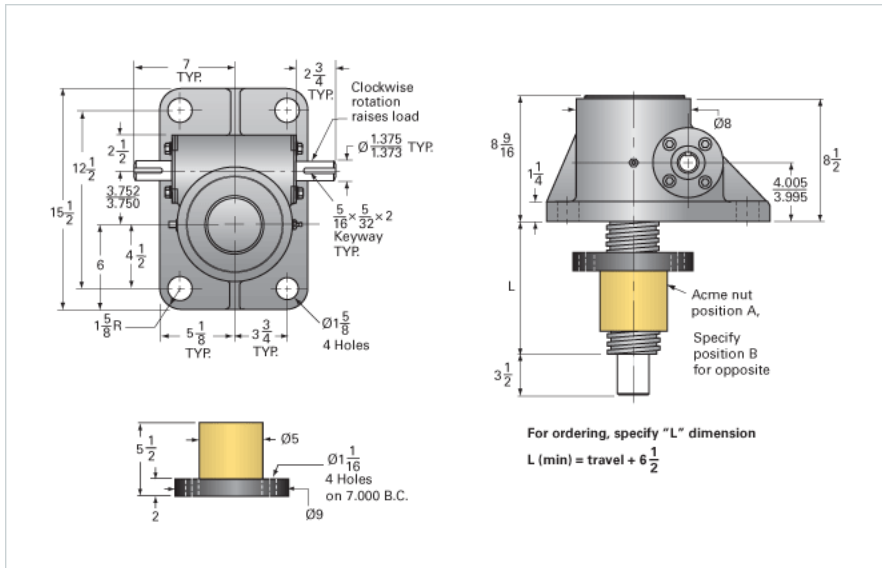

ActionJac 35SS-MSJ-IR 32:1

Call 800-321-7800 or visit us online at www.nookindustries.com to configure and order your ActionJac 35SS-MSJ-IR 32:1 today!

Details

Capacity [Ton]	11.66
Gear Ratio	32:1
Turns of Worm per Inch Travel	48
Torque to Raise 1 lb. [in-lb]	0.0251
Lifting Screw Diameter [in]	3.75
Screw Lead [in]	0.667
Root Diameter [in]	3.083
Tare Drag Torque [in-lb]	50

Performance Specifications

Maximum Allowable Input [hp]	3.50
Maximum Input Torque [in-lb]	600
Maximum Load at 1750 RPM	5022
Starting Torque	2 x Running Torque

Weight

Base 0 Travel [lb]	165
Per Inch of Travel [lb]	3.50
Grease [lb]	3.5