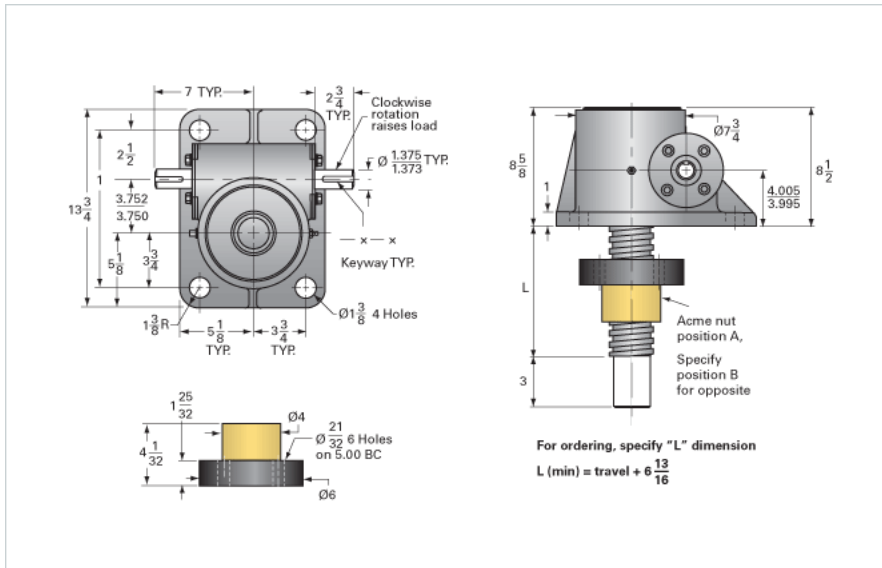

### Details

Capacity [Ton]	8.30
Gear Ratio	32:1
Turns of Worm per Inch Travel	48
Torque to Raise 1 lb. [in-lb]	0.0235
Lifting Screw Diameter [in]	3.00
Screw Lead [in]	0.667
Root Diameter [in]	2.287
Tare Drag Torque [in-lb]	50

### Performance Specifications

Maximum Allowable Input [hp]	3.50
Maximum Input Torque [in-lb]	471
Maximum Load at 1750 RPM	5364
Starting Torque	2 x Running Torque

### Weight

Base 0 Travel [lb]	155
Per Inch of Travel [lb]	3.10
Grease [lb]	3.5