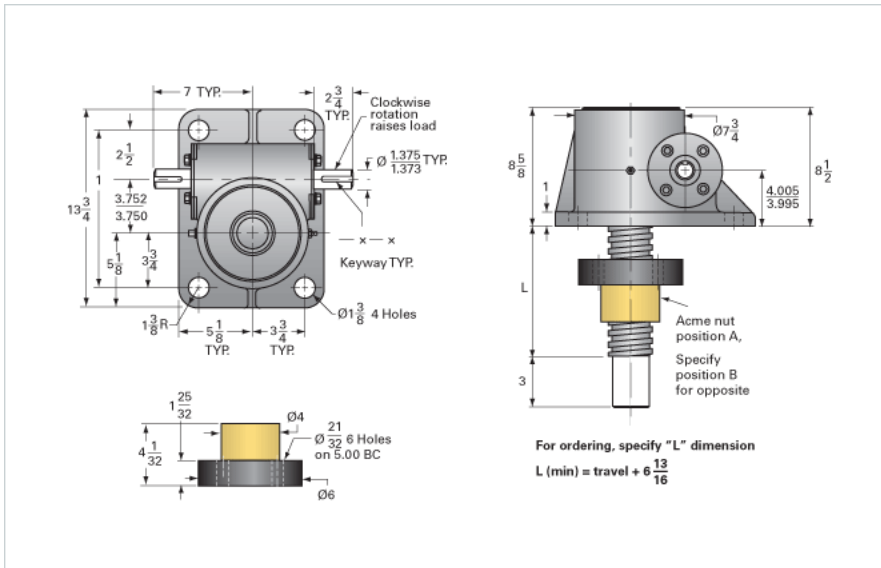

### Details

Capacity [Ton]	8.30
Gear Ratio	32:1
Turns of Worm per Inch Travel	48
Torque to Raise 1 lb. [in-lb]	0.0235
Lifting Screw Diameter [in]	3.00
Screw Lead [in]	0.667
Root Diameter [in]	2.287
Tare Drag Torque [in-lb]	50

### Performance Specifications

Maximum Allowable Input [hp]	3.50
Maximum Input Torque [in-lb]	471
Maximum Load at 1750 RPM	5364
Starting Torque	2 x Running Torque

### Weight

Base 0 Travel [lb]	155
Per Inch of Travel [lb]	3.10
Grease [lb]	3.5