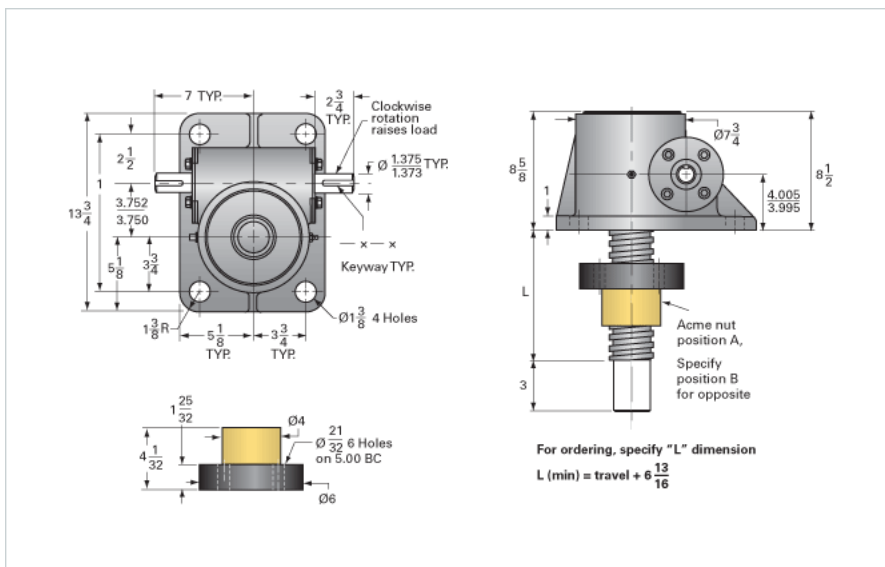

ActionJac 25SS-MSJ-IR 32:1

Call 800-321-7800 or visit us online at www.nookindustries.com to configure and order your ActionJac 25SS-MSJ-IR 32:1 today!

Details

Capacity [Ton]	8.30
Gear Ratio	32:1
Turns of Worm per Inch Travel	48
Torque to Raise 1 lb. [in-lb]	0.0235
Lifting Screw Diameter [in]	3.00
Screw Lead [in]	0.667
Root Diameter [in]	2.287
Tare Drag Torque [in-lb]	50

Performance Specifications

Maximum Allowable Input [hp]	3.50
Maximum Input Torque [in-lb]	471
Maximum Load at 1750 RPM	5364
Starting Torque	2 x Running Torque

Weight

Base 0 Travel [lb]	155
Per Inch of Travel [lb]	3.10
Grease [lb]	3.5