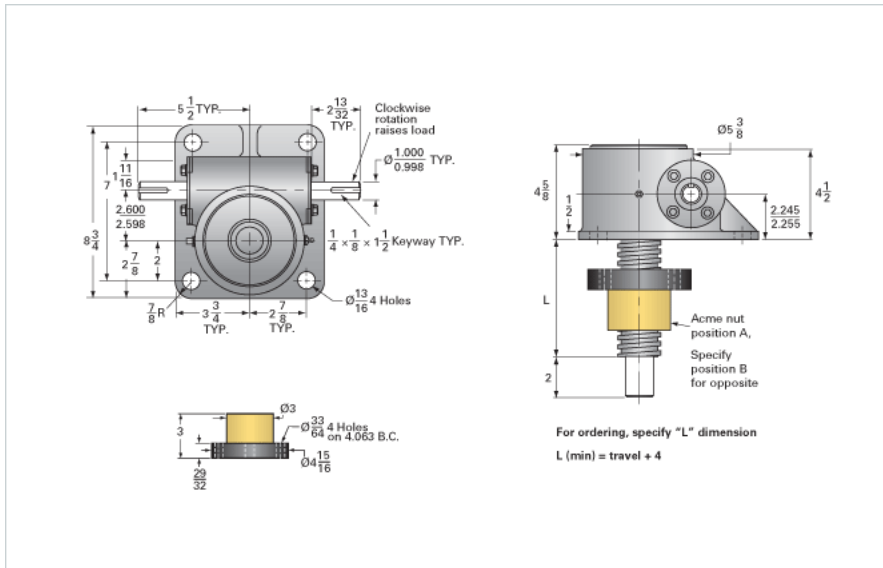

ActionJac 10SS-MSJ-IR 24:1

Call 800-321-7800 or visit us online at www.nookindustries.com to configure and order your ActionJac 10SS-MSJ-IR 24:1 today!

Details

Capacity [Ton]	3.33
Gear Ratio	24:1
Turns of Worm per Inch Travel	48
Torque to Raise 1 lb. [in-lb]	0.0192
Lifting Screw Diameter [in]	2.00
Screw Lead [in]	0.500
Root Diameter [in]	1.410
Tare Drag Torque [in-lb]	20

Performance Specifications

Maximum Allowable Input [hp]	1.50
Maximum Input Torque [in-lb]	128
Maximum Load at 1750 RPM	2813
Starting Torque	2 x Running Torque

Weight

Base 0 Travel [lb]	50
Per Inch of Travel [lb]	1.20
Grease [lb]	1.5