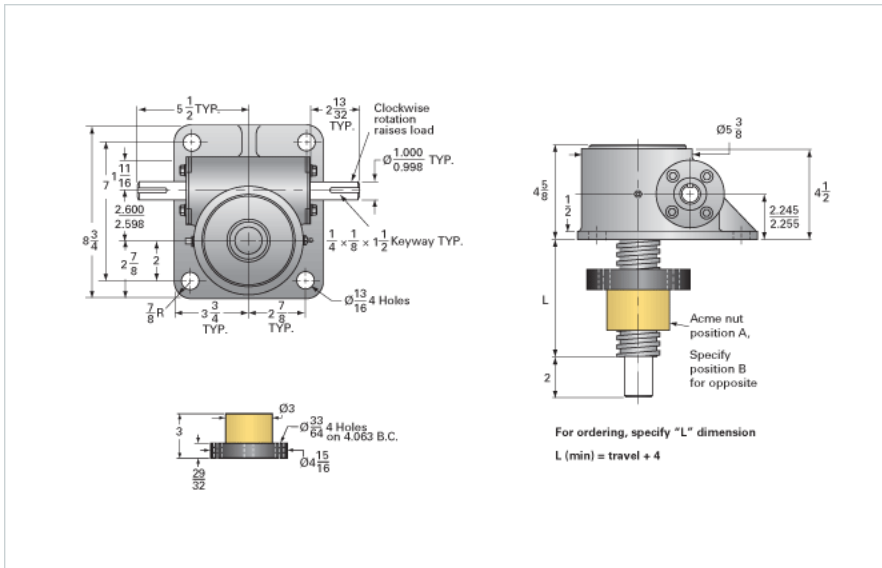

### Details

Capacity [Ton]	3.33
Gear Ratio	24:1
Turns of Worm per Inch Travel	48
Torque to Raise 1 lb. [in-lb]	0.0192
Lifting Screw Diameter [in]	2.00
Screw Lead [in]	0.500
Root Diameter [in]	1.410
Tare Drag Torque [in-lb]	20

### Performance Specifications

Maximum Allowable Input [hp]	1.50
Maximum Input Torque [in-lb]	128
Maximum Load at 1750 RPM	2813
Starting Torque	2 x Running Torque

### Weight

Base 0 Travel [lb]	50
Per Inch of Travel [lb]	1.20
Grease [lb]	1.5