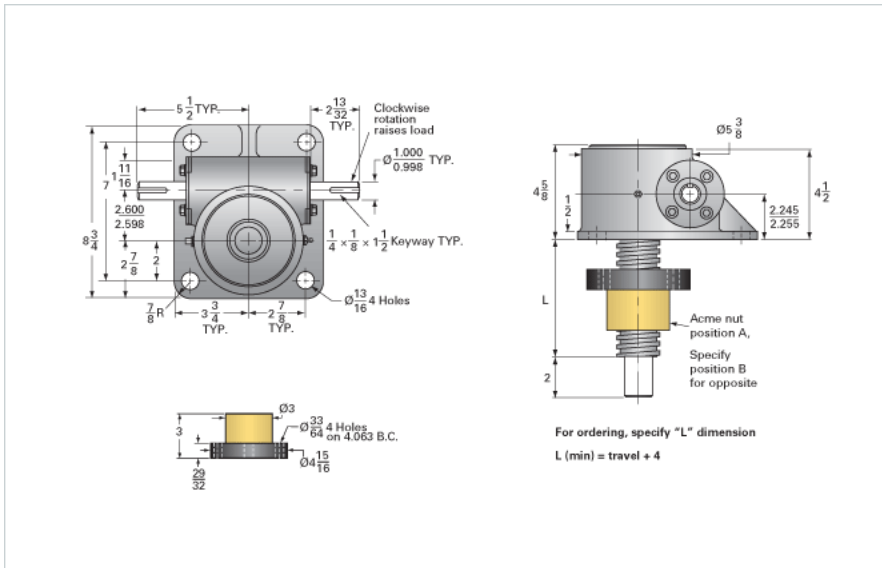

ActionJac 10SS-MSJ-IR 24:1

Call 800-321-7800 or visit us online at www.nookindustries.com to configure and order your ActionJac 10SS-MSJ-IR 24:1 today!

Details

Capacity [Ton]	3.33
Gear Ratio	24:1
Turns of Worm per Inch Travel	48
Torque to Raise 1 lb. [in-lb]	0.0192
Lifting Screw Diameter [in]	2.00
Screw Lead [in]	0.500
Root Diameter [in]	1.410
Tare Drag Torque [in-lb]	20

Performance Specifications

Maximum Allowable Input [hp]	1.50
Maximum Input Torque [in-lb]	128
Maximum Load at 1750 RPM	2813
Starting Torque	2 x Running Torque

Weight

Base 0 Travel [lb]	50
Per Inch of Travel [lb]	1.20
Grease [lb]	1.5