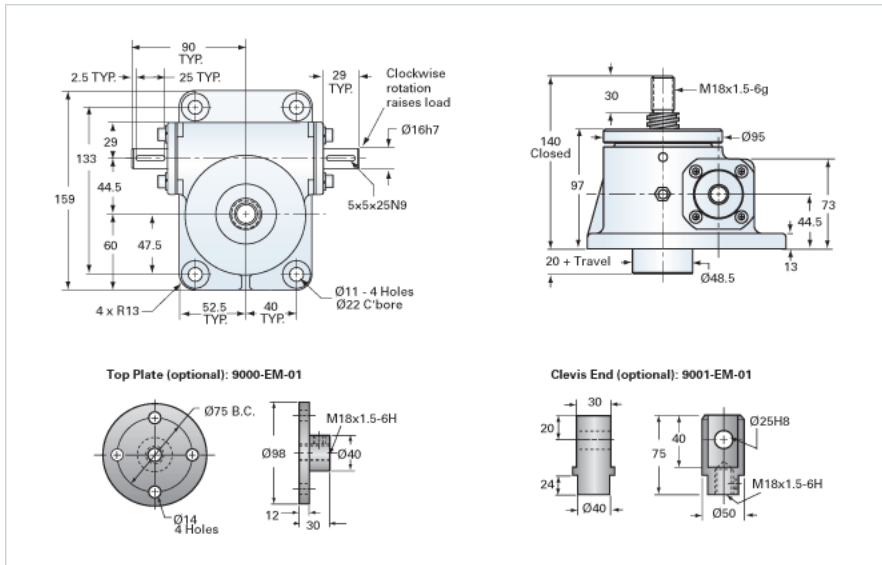

ActionJac EM2.5-MSJ-U 12:1

Call 800-321-7800 or visit us online at www.nookindustries.com to configure and order your ActionJac EM2.5-MSJ-U 12:1 today!

Details

Capacity [kN]	25
Gear Ratio	12:1
Raise for One Turn of Worm [mm]	0.50
Torque to Raise 1 kN [Nm]	0.35
No Load Torque [Nm]	0.56
Lifting Screw Diameter [mm]	26
Screw Lead [mm]	6
Root Diameter [mm]	17.8

Performance Specifications

Maximum Allowable Input [kW]	1.13
Maximum Input Torque [Nm]	8.70
Maximum Load at 1425 RPM [kN]	21.7
Maximum Worm Speed at Rated Load [rpm]	1235
Starting Torque	2 x Running Torque

Weight

Base 0 Travel [kg]	7.70
Per 100mm of Travel [kg]	0.32
Grease [kg]	0.22