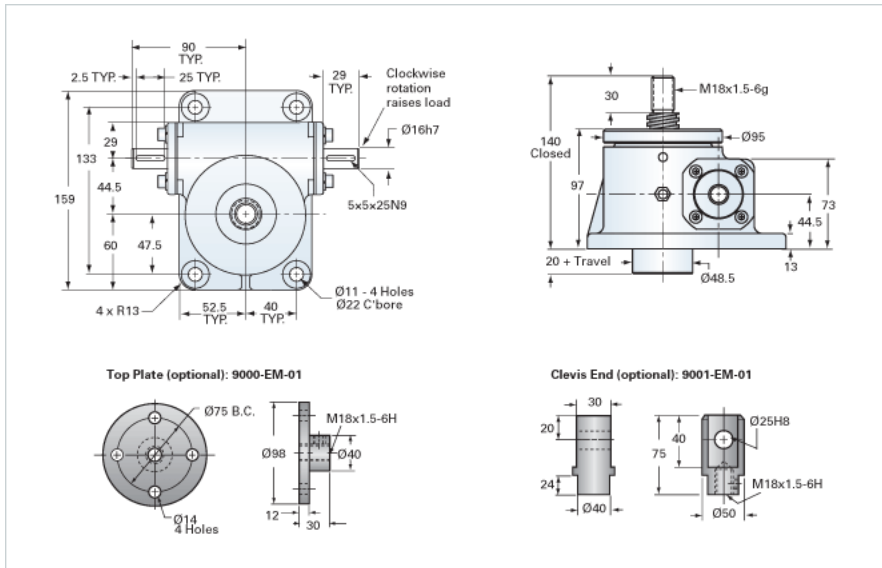

ActionJac EM2.5-MSJ-U 12:1

Call 800-321-7800 or visit us online at www.nookindustries.com to configure and order your ActionJac EM2.5-MSJ-U 12:1 today!

Details

Capacity [kN]	25
Gear Ratio	12:1
Raise for One Turn of Worm [mm]	0.50
Torque to Raise 1 kN [Nm]	0.35
No Load Torque [Nm]	0.56
Lifting Screw Diameter [mm]	26
Screw Lead [mm]	6
Root Diameter [mm]	17.8

Performance Specifications

Maximum Allowable Input [kW]	1.13
Maximum Input Torque [Nm]	8.70
Maximum Load at 1425 RPM [kN]	21.7
Maximum Worm Speed at Rated Load [rpm]	1235
Starting Torque	2 x Running Torque

Weight

Base 0 Travel [kg]	7.70
Per 100mm of Travel [kg]	0.32
Grease [kg]	0.22