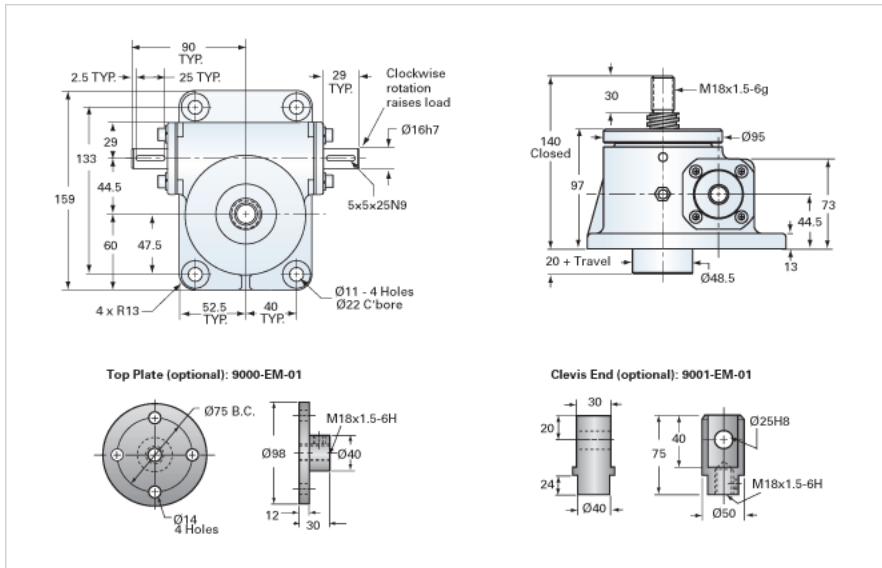

### Details

Capacity [kN]	25
Gear Ratio	6:1
Raise for One Turn of Worm [mm]	1.00
Torque to Raise 1 kN [Nm]	0.59
No Load Torque [Nm]	0.56
Lifting Screw Diameter [mm]	26
Screw Lead [mm]	6
Root Diameter [mm]	17.8

### Performance Specifications

Maximum Allowable Input [kW]	1.51
Maximum Input Torque [Nm]	14.90
Maximum Load at 1425 RPM [kN]	17.0
Maximum Worm Speed at Rated Load [rpm]	975
Starting Torque	2 x Running Torque

### Weight

Base 0 Travel [kg]	7.70
Per 100mm of Travel [kg]	0.32
Grease [kg]	0.22